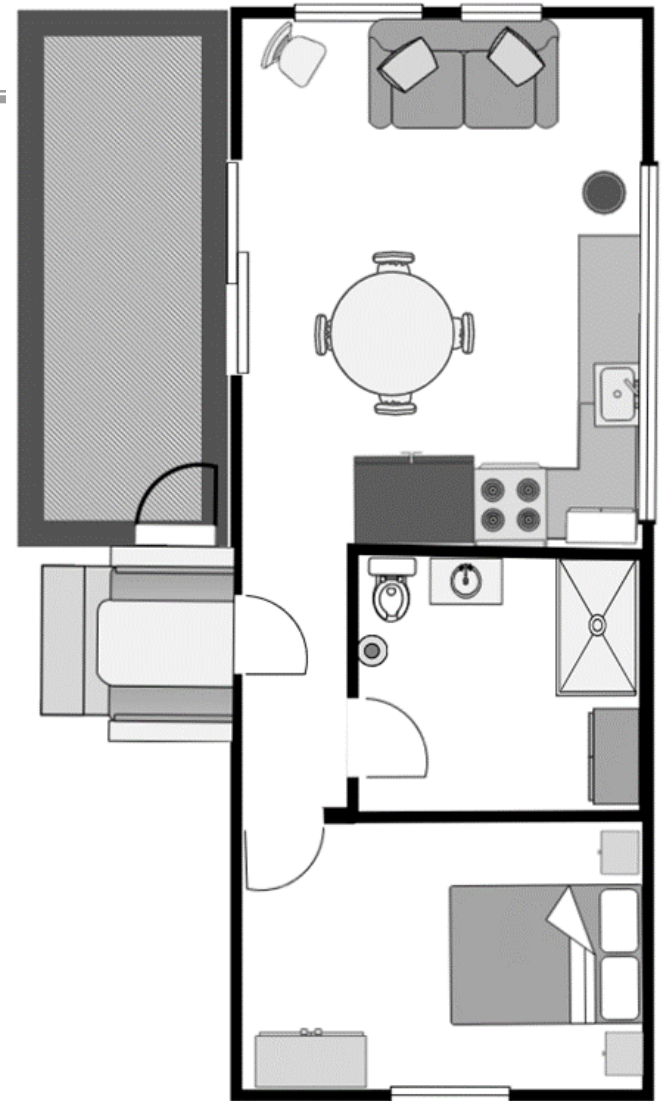

**1 Bedroom Cottage:**

1 Queen size bed

1 pull-out Futon sleeps 2

**4 People Max**

**2 Bedroom Cottage:**

1 Queen size bed

2 Twin beds

1 pull-out Futon sleeps 2

**6 People Max**

## Single Bedroom Cottage:

- α 1 Queen size bed, Sleeps 2 people.
  - Living room has a futon: Sleeps 2 people (4 People max).
- α Kitchen has a fridge/freezer, table w/seating for 4, coffeemaker, microwave, utensils, pot and pans, plates, bowls, cups, and stove.
- α Radiant floor heating
- α No tents are allowed in cottage area
- α Cottage # 3, 4 & 9 are ADA compliant with ramps
- α Must be 21 or older to rent
- α NO smoking
- α NO pets allowed.
- α Outdoor fires in a fire pit must be extinguished before renters leave the area or go to sleep for the night.
- α No subletting, substitutions or registering for others will be permitted.
- α Quiet hours: Daily 10PM-7AM. Loud music, amplifiers, drum kits, DJ/recording equipment are prohibited inside the cabins at all hours.
- α Fire-pit/Grill on site.

## Double Bedroom Cottage:

- α 1st bedroom has 1 Queen bed, 2nd bedroom has 2 single Standard beds
  - Living room has a futon: Sleeps 2 people (6 People max).
- α Kitchen has a fridge/freezer, table w/seating for 4, coffeemaker, microwave, utensils, pot and pans, plates, bowls, cups, and stove.
- α Radiant floor heating
- α No tents are allowed in cottage area
- α Cottage # 3, 4 & 9 are ADA compliant with ramps
- α Must be 21 or older to rent
- α NO smoking
- α NO pets allowed.
- α Outdoor fires in a fire pit must be extinguished before renters leave the area or go to sleep for the night.
- α No subletting, substitutions or registering for others will be permitted.
- α Quiet hours: Daily 10PM-7AM. Loud music, amplifiers, drum kits, DJ/recording equipment are prohibited inside the cabins at all hours.
- α Fire-pit/Grill on site.