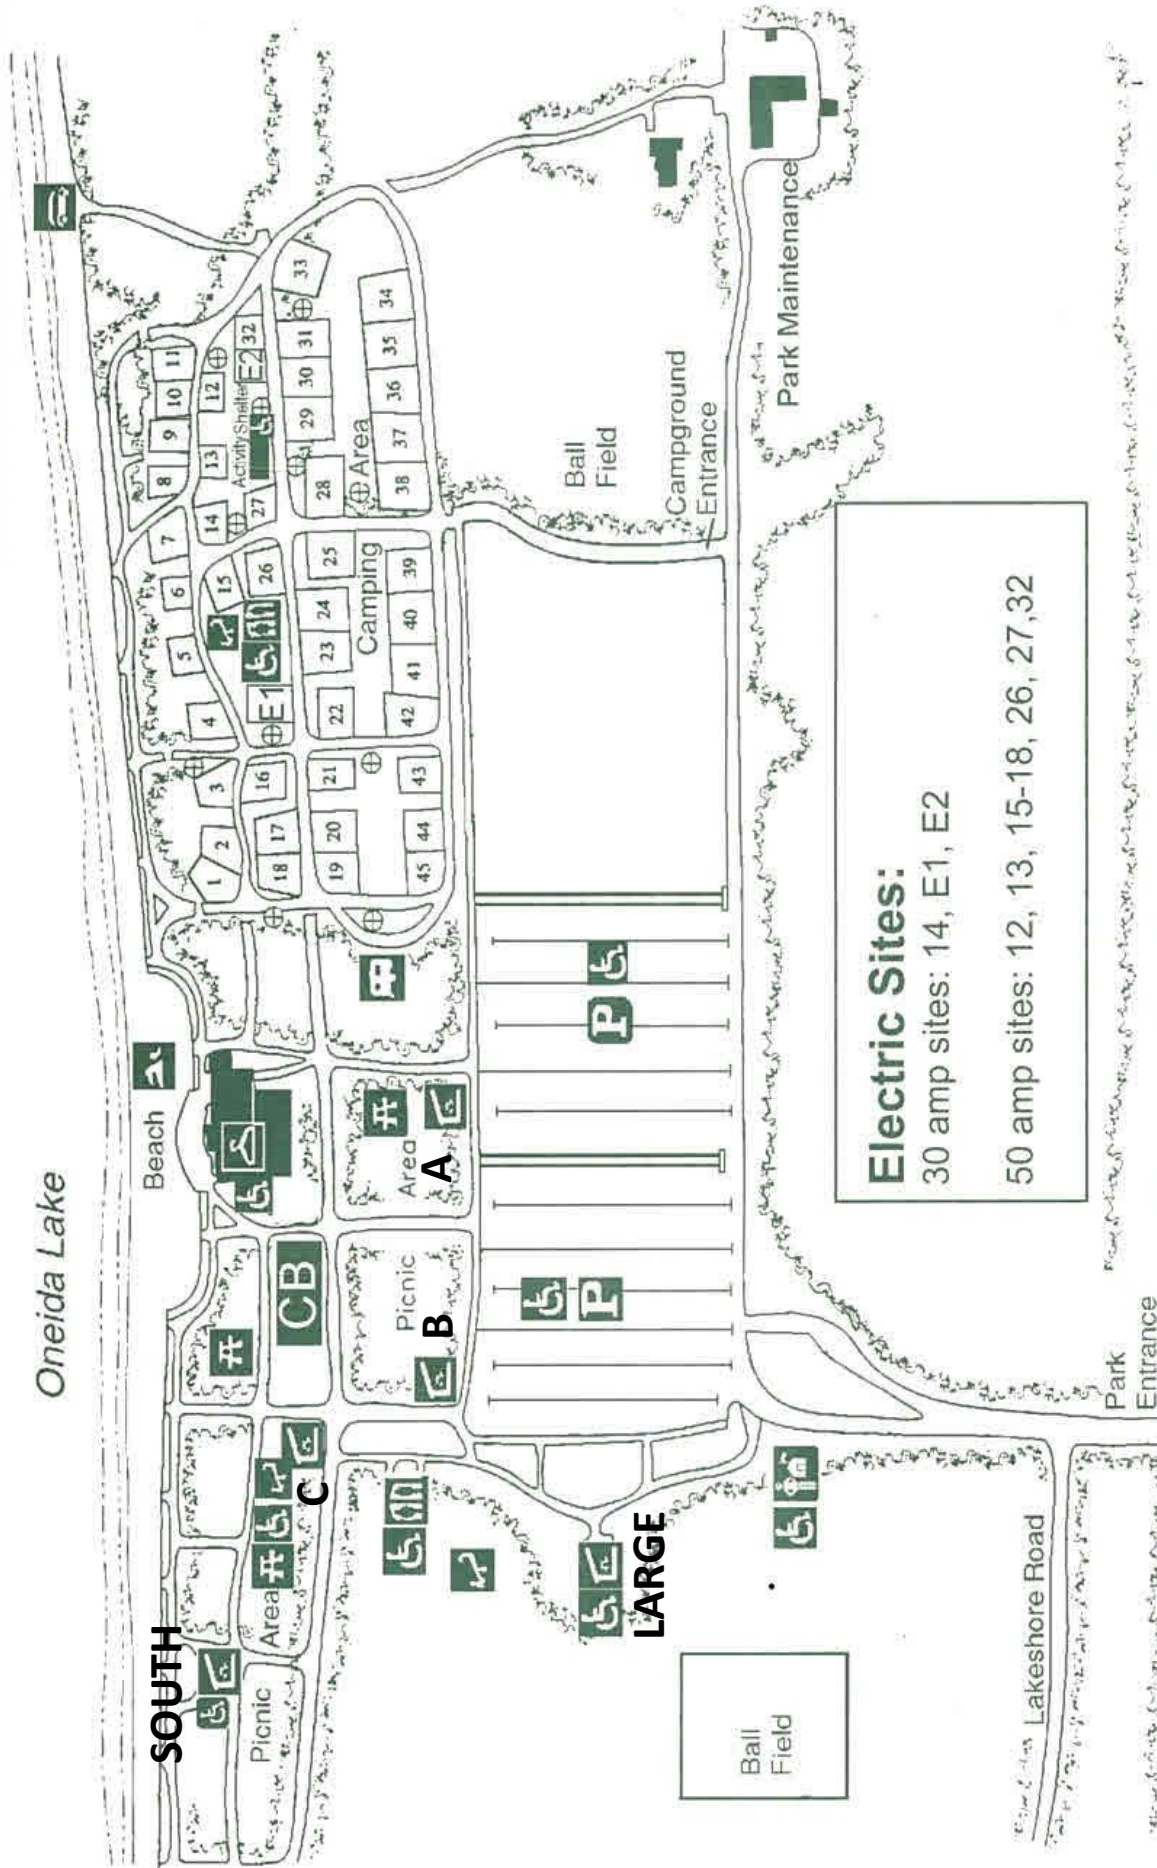

Oneida Lake

Electric Sites:
 30 amp sites: 14, E1, E2
 50 amp sites: 12, 13, 15-18, 26, 27, 32

Canastota

Rte. 13 to Sylvan Beach