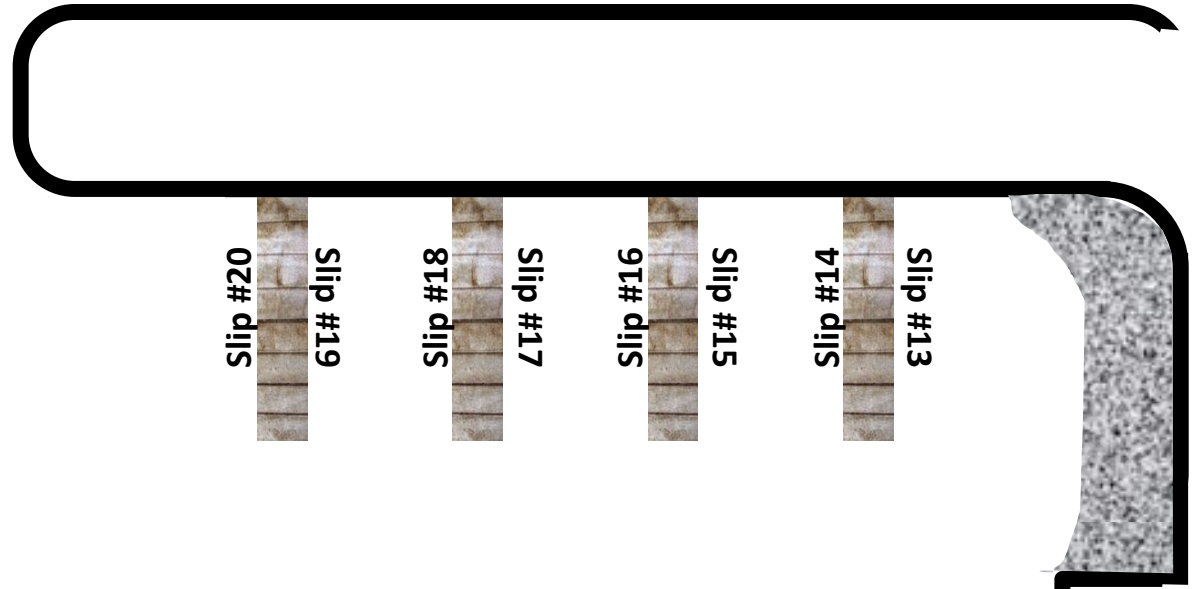

Lodi Point State Park Marina

Seneca Lake

Slip #20
Slip #19
Slip #18
Slip #17
Slip #15
Slip #13

All 20 slips are 16' long
& are non-electric

Slip #1
Slip #2
Slip #3
Slip #4
Slip #5
Slip #6
Slip #7
Slip #8
Slip #10
Slip #11
Slip #12

Boat Launch

Boat Launch

Lodi Point State Park Marina