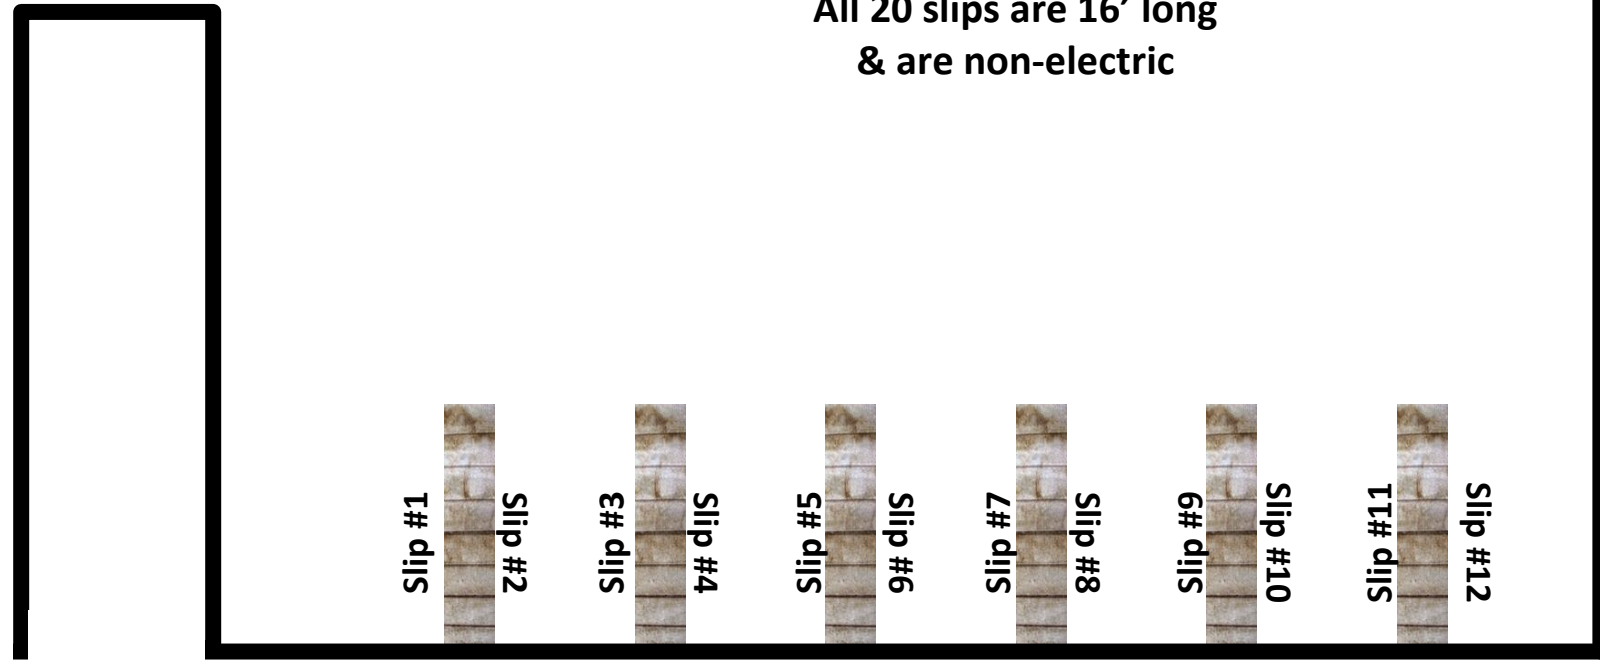

Lodi Point State Park Marina

Seneca Lake

Slip #20
Slip #19
Slip #18
Slip #17
Slip #15
Slip #13

All 20 slips are 16' long
& are non-electric

Slip #1
Slip #2
Slip #3
Slip #4
Slip #5
Slip #6
Slip #7
Slip #8
Slip #10
Slip #11
Slip #12

Boat Launch

Boat Launch

Lodi Point State Park Marina