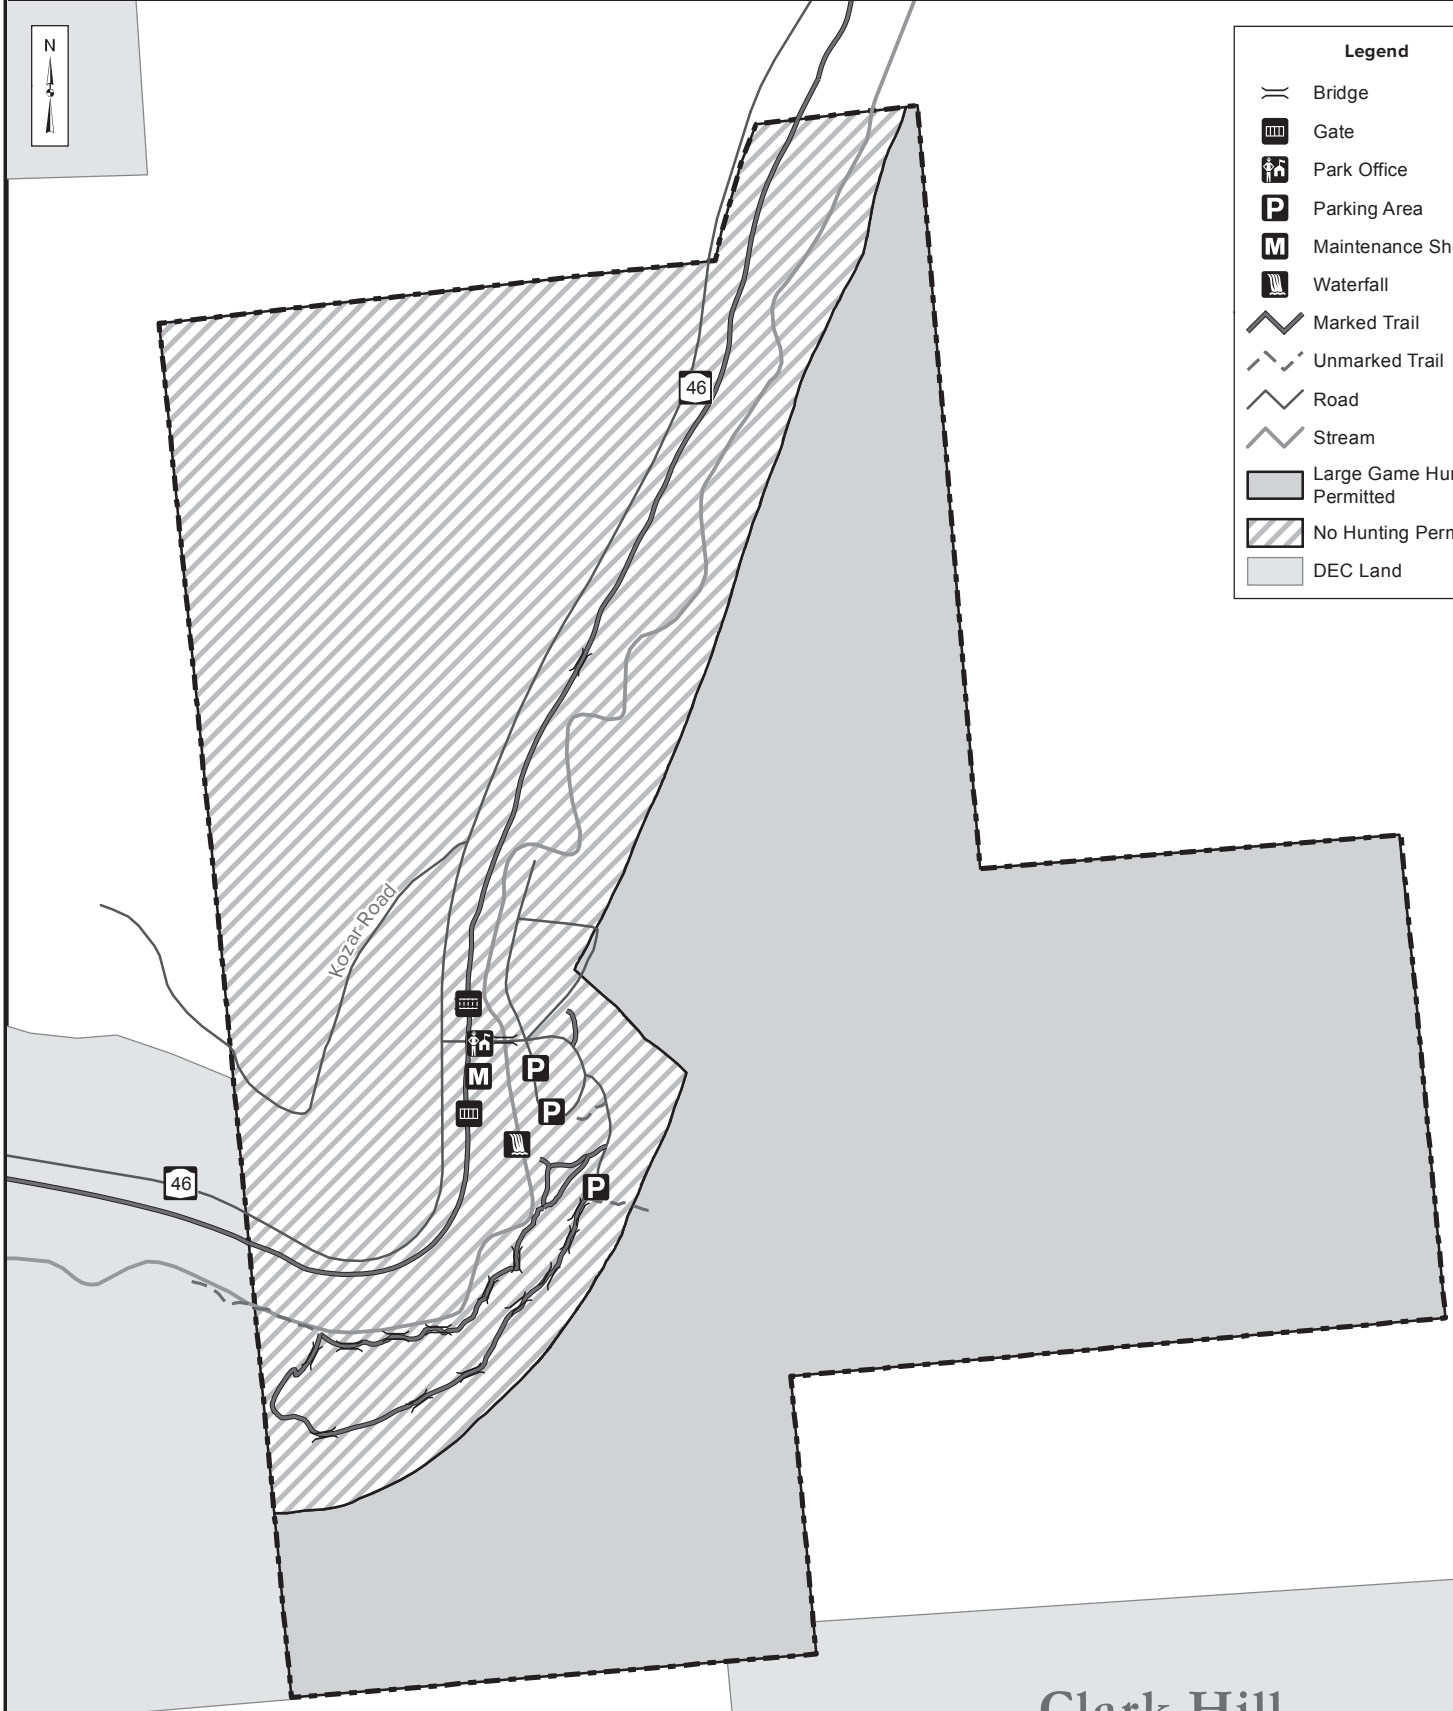

Legend	
	Bridge
	Gate
	Park Office
	Parking Area
	Maintenance Shed
	Waterfall
	Marked Trail
	Unmarked Trail
	Road
	Stream
	Large Game Hunting Permitted
	No Hunting Permitted
	DEC Land

Clark Hill
State Forest