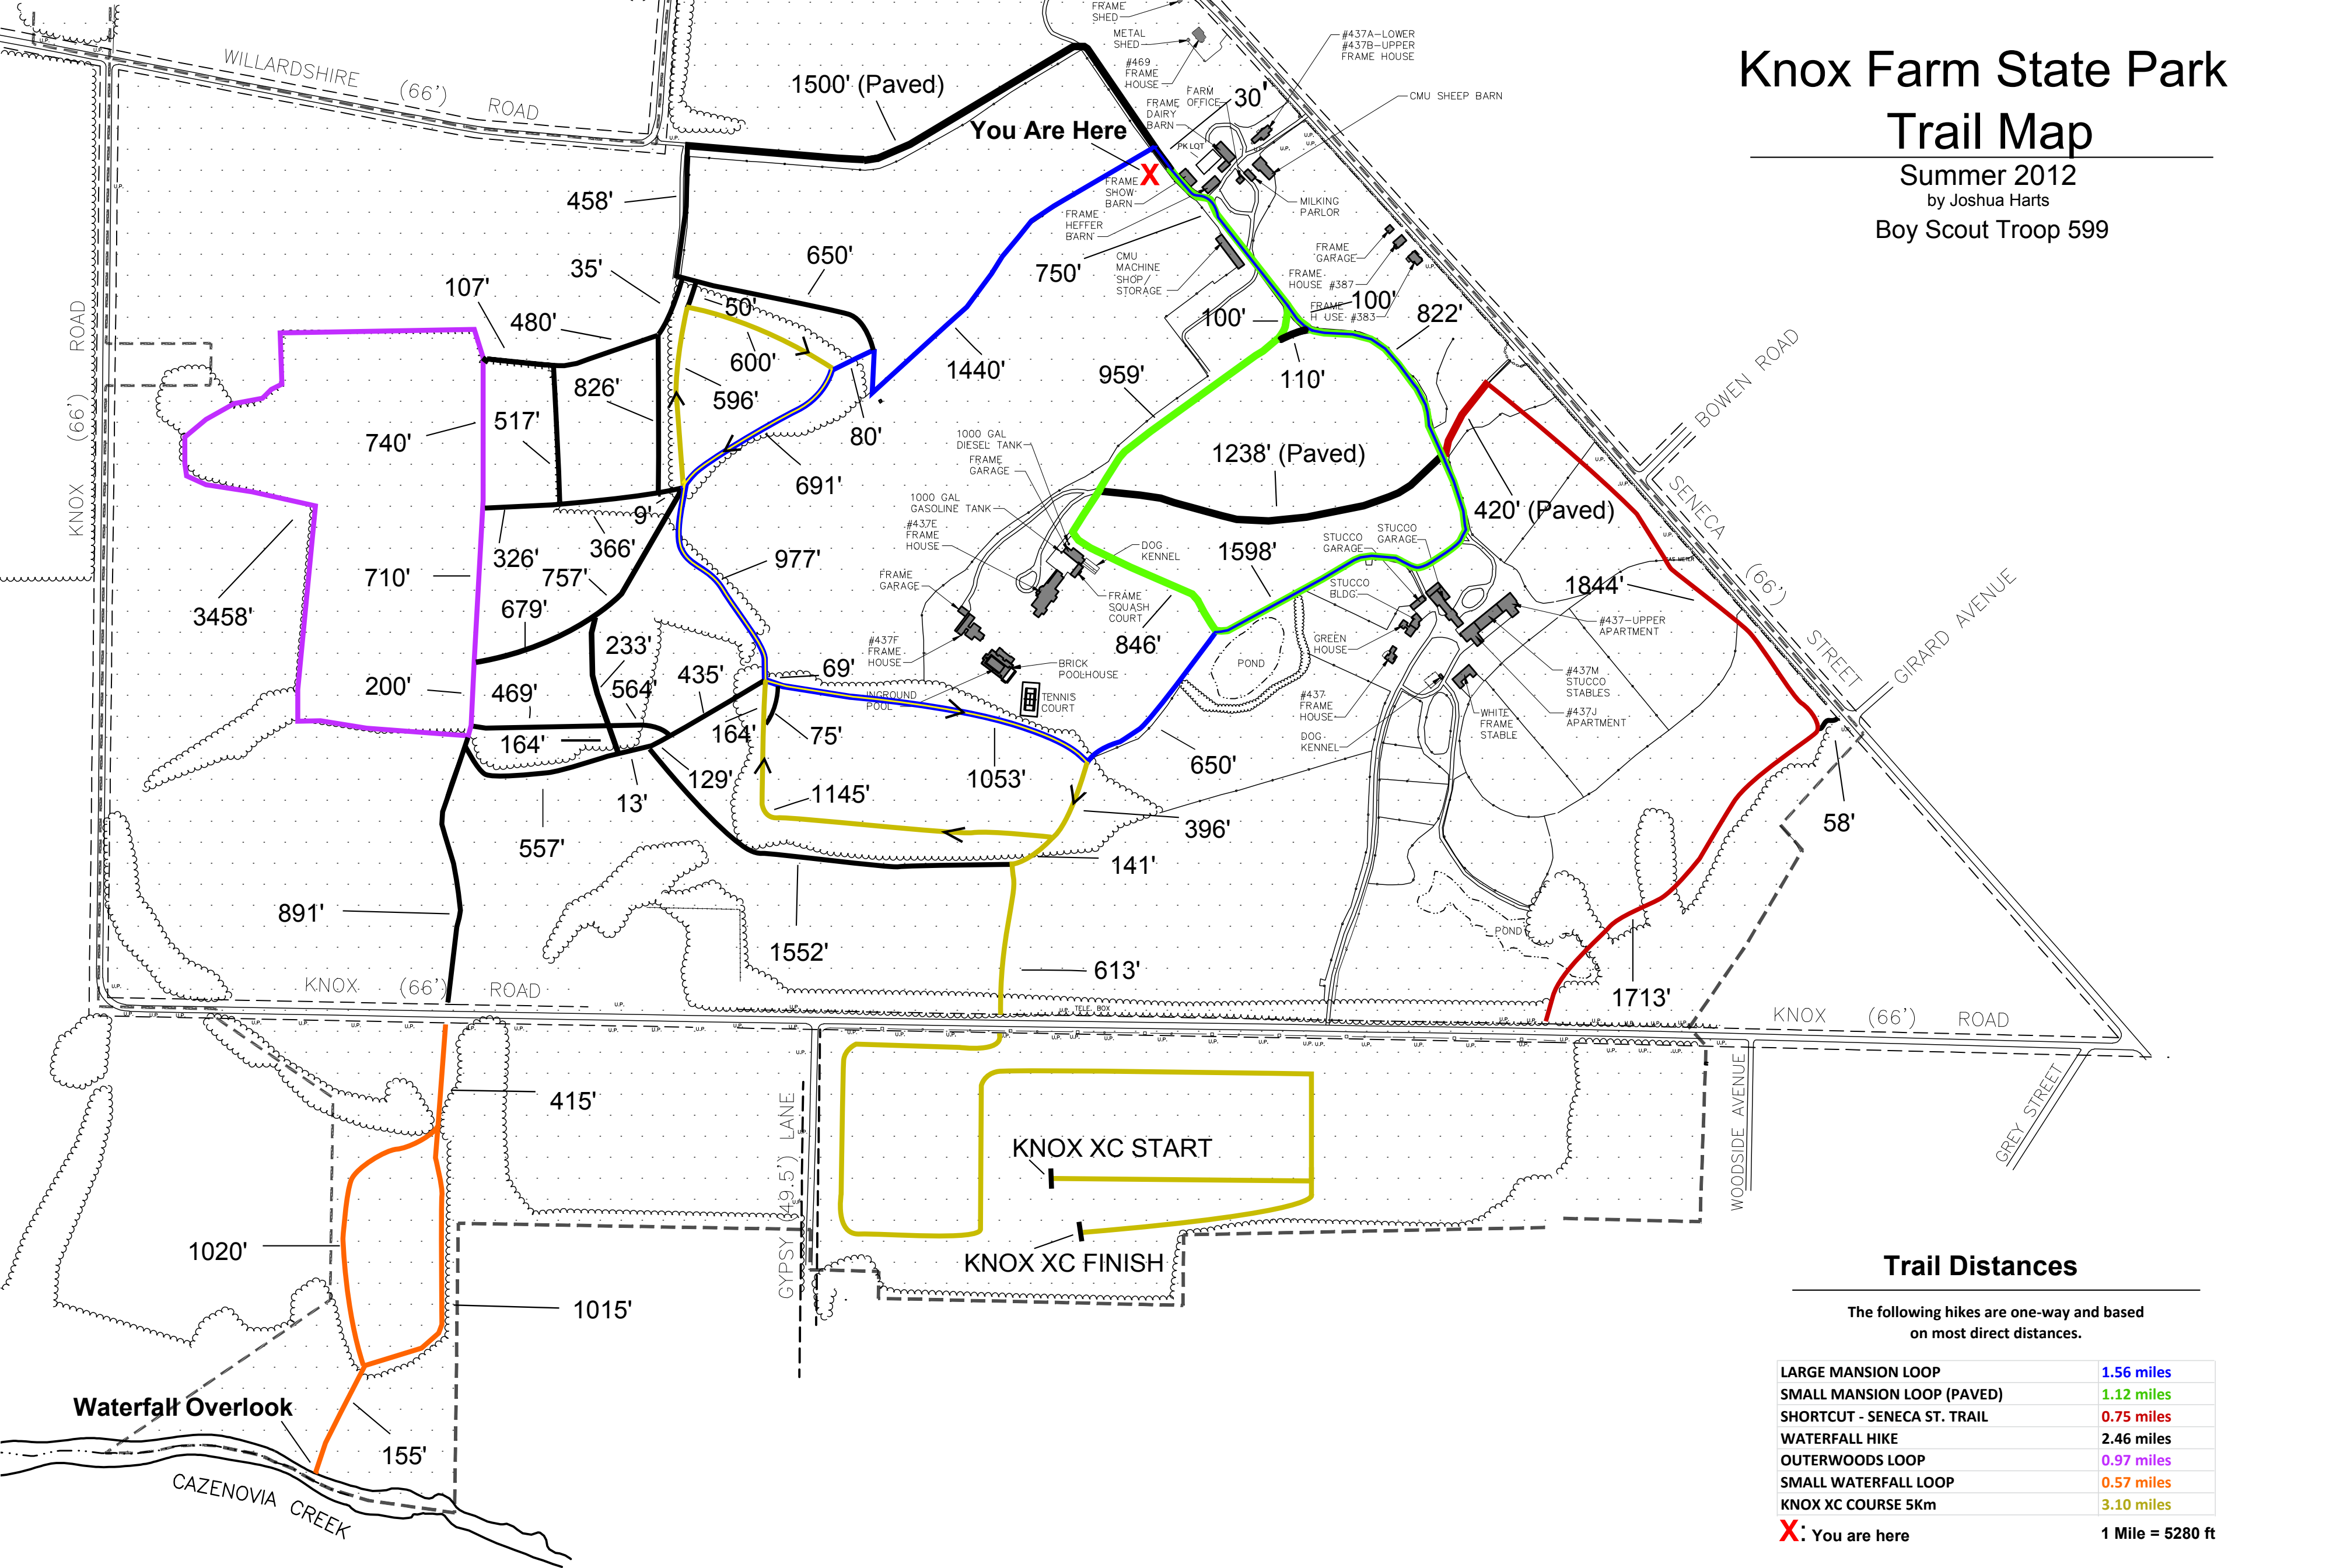

# Knox Farm State Park

## Trail Map

Summer 2012  
by Joshua Harts  
Boy Scout Troop 599

### Trail Distances

The following hikes are one-way and based on most direct distances.

LARGE MANSION LOOP	1.56 miles
SMALL MANSION LOOP (PAVED)	1.12 miles
SHORTCUT - SENECA ST. TRAIL	0.75 miles
WATERFALL HIKE	2.46 miles
OUTERWOODS LOOP	0.97 miles
SMALL WATERFALL LOOP	0.57 miles
KNOX XC COURSE 5Km	3.10 miles

**X:** You are here

1 Mile = 5280 ft