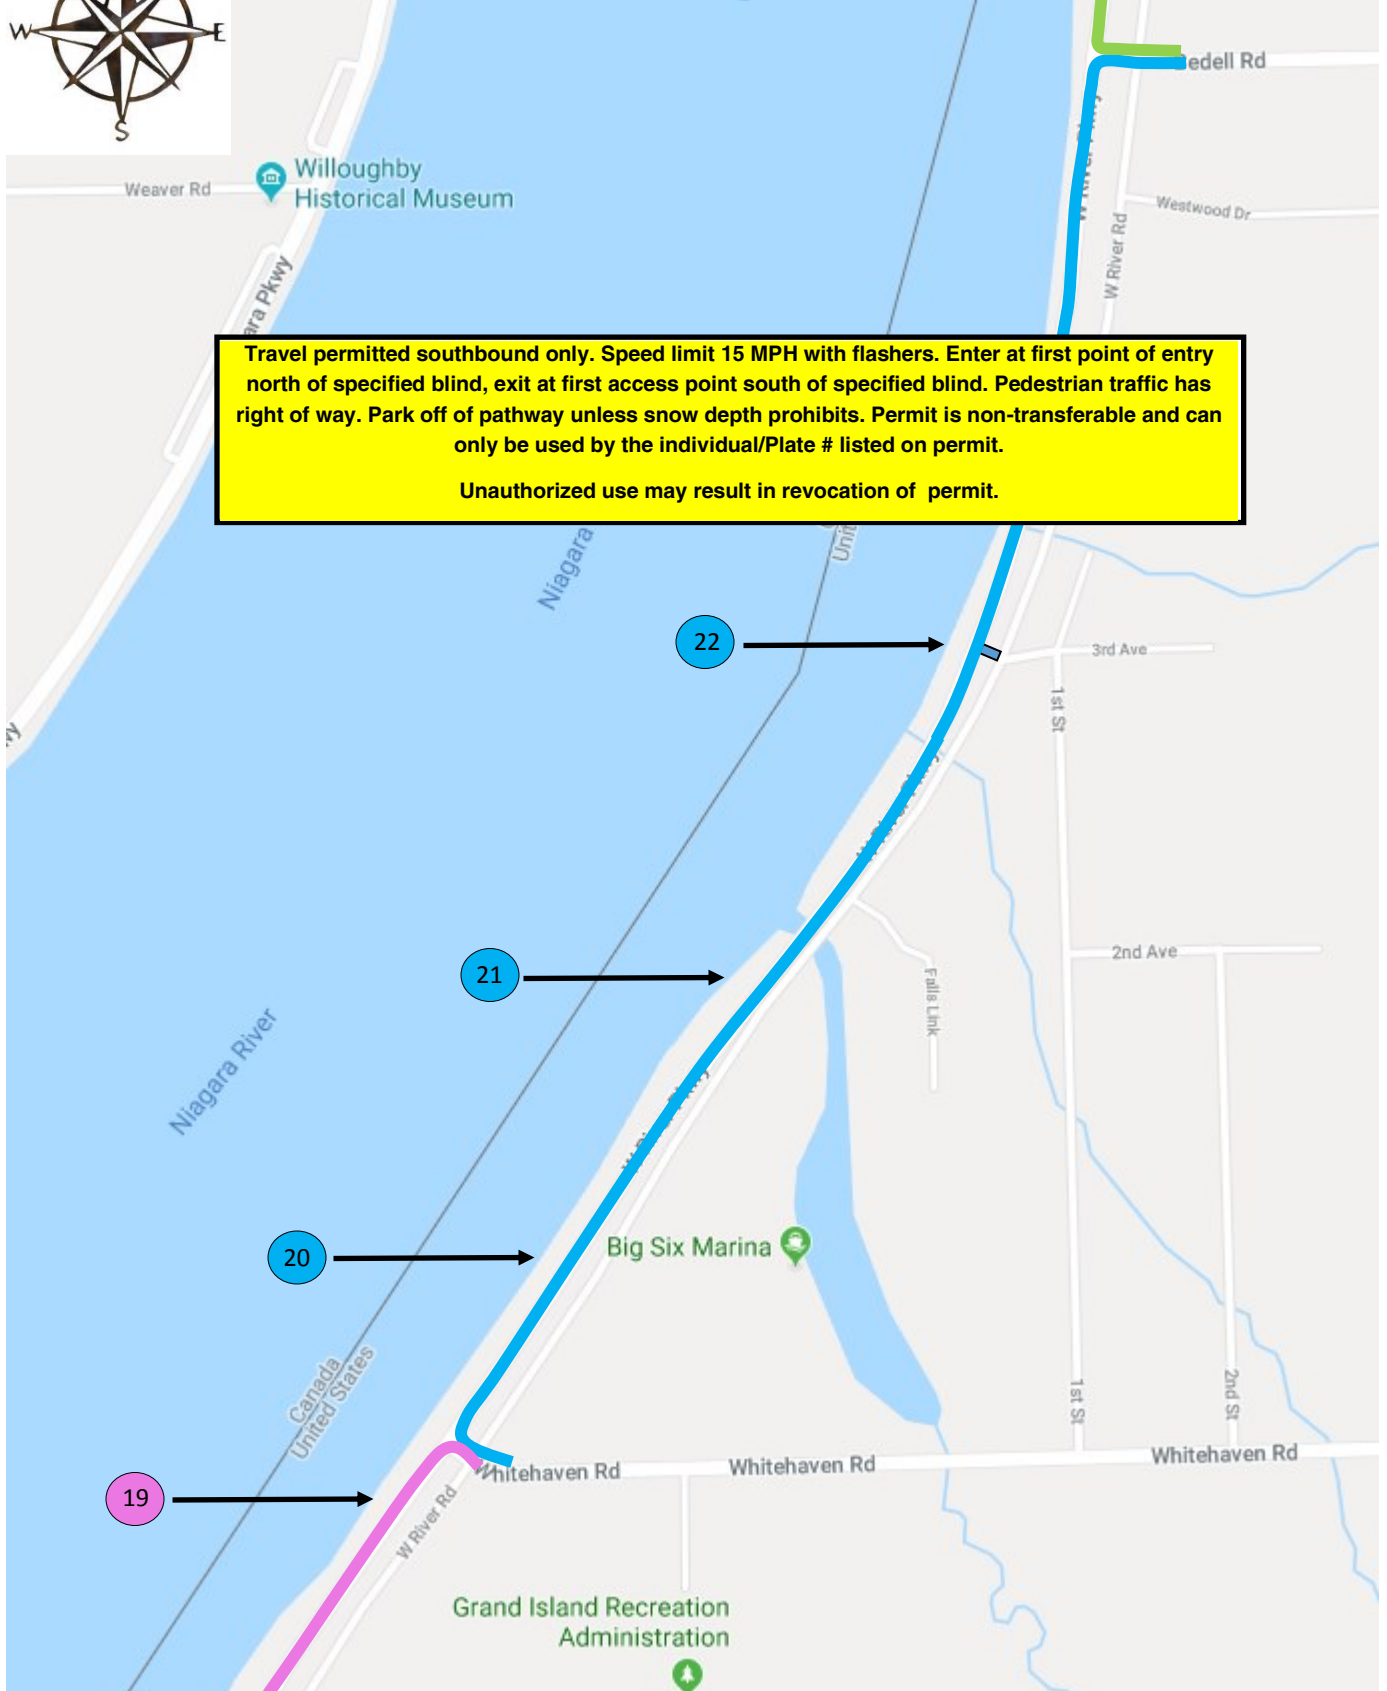

West River Shoreline Trail Waterfowl Blinds

BARRICADES MUST BE REMOVED AND REPLACED IMMEDIATELY UPON ENTRY AND EXIT

West River Shoreline Trail Waterfowl Blinds

Travel permitted southbound only. Speed limit 15 MPH with flashers. Enter at first point of entry north of specified blind, exit at first access point south of specified blind. Pedestrian traffic has right of way. Park off of pathway unless snow depth prohibits. Permit is non-transferable and can only be used by the individual/Plate # listed on permit.

Unauthorized use may result in revocation of permit.

BARRICADES MUST BE REMOVED AND REPLACED IMMEDIATELY UPON ENTRY AND EXIT

West River Shoreline Trail Waterfowl Blinds

Travel permitted southbound only. Speed limit 15 MPH with flashers. Enter at first point of entry north of specified blind, exit at first access point south of specified blind. Pedestrian traffic has right of way. Park off of pathway unless snow depth prohibits. Permit is non-transferable and can only be used by the individual/Plate # listed on permit.