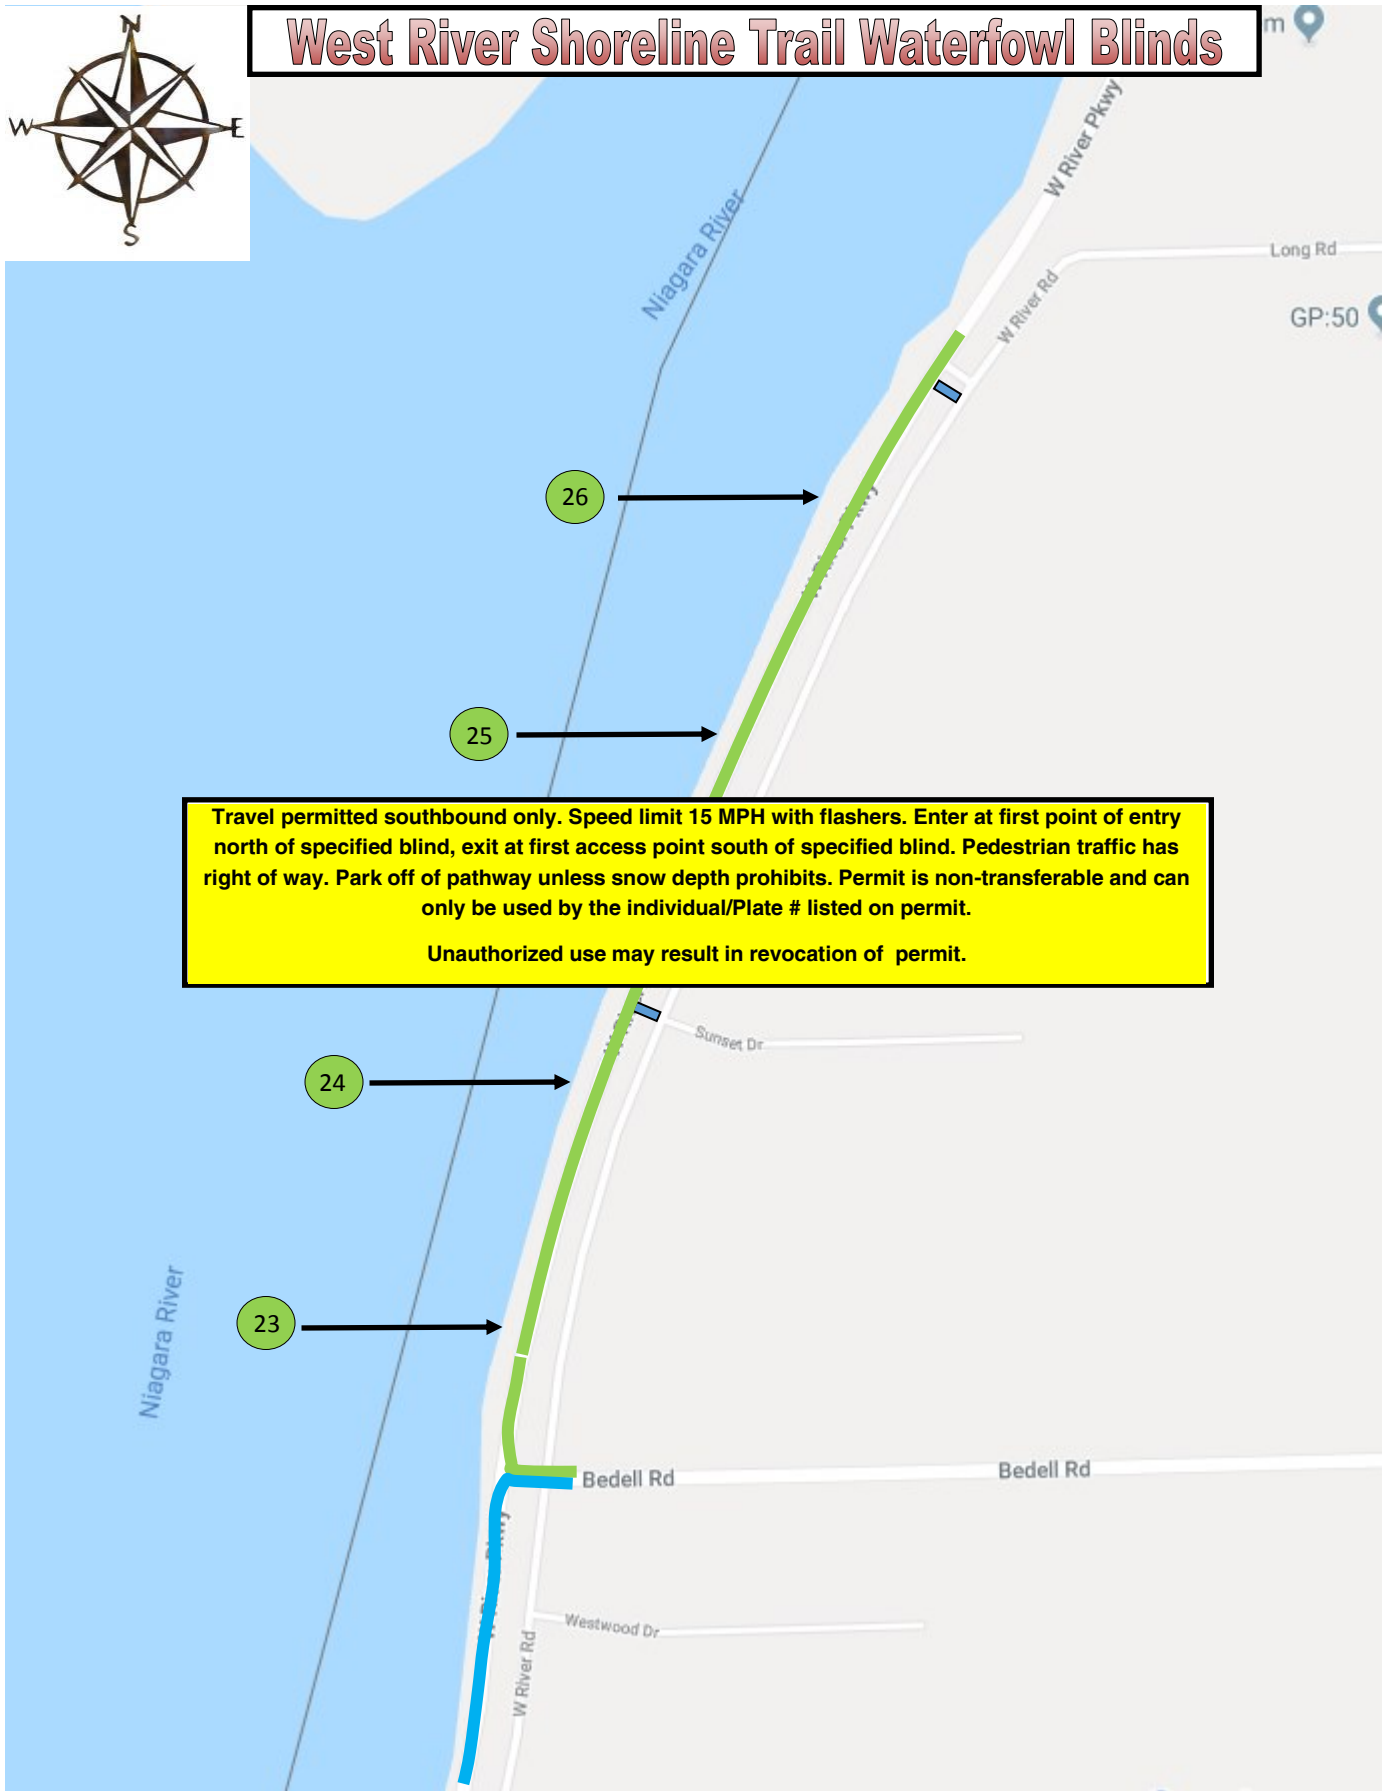

West River Shoreline Trail Waterfowl Blinds

BARRICADES MUST BE REMOVED AND REPLACED IMMEDIATELY UPON ENTRY AND EXIT

West River Shoreline Trail Waterfowl Blinds

Travel permitted southbound only. Speed limit 15 MPH with flashers. Enter at first point of entry north of specified blind, exit at first access point south of specified blind. Pedestrian traffic has right of way. Park off of pathway unless snow depth prohibits. Permit is non-transferable and can only be used by the individual/Plate # listed on permit.

Unauthorized use may result in revocation of permit.

BARRICADES MUST BE REMOVED AND REPLACED IMMEDIATELY UPON ENTRY AND EXIT

West River Shoreline Trail Waterfowl Blinds

Travel permitted southbound only. Speed limit 15 MPH with flashers. Enter at first point of entry north of specified blind, exit at first access point south of specified blind. Pedestrian traffic has right of way. Park off of pathway unless snow depth prohibits. Permit is non-transferable and can only be used by the individual/Plate # listed on permit.