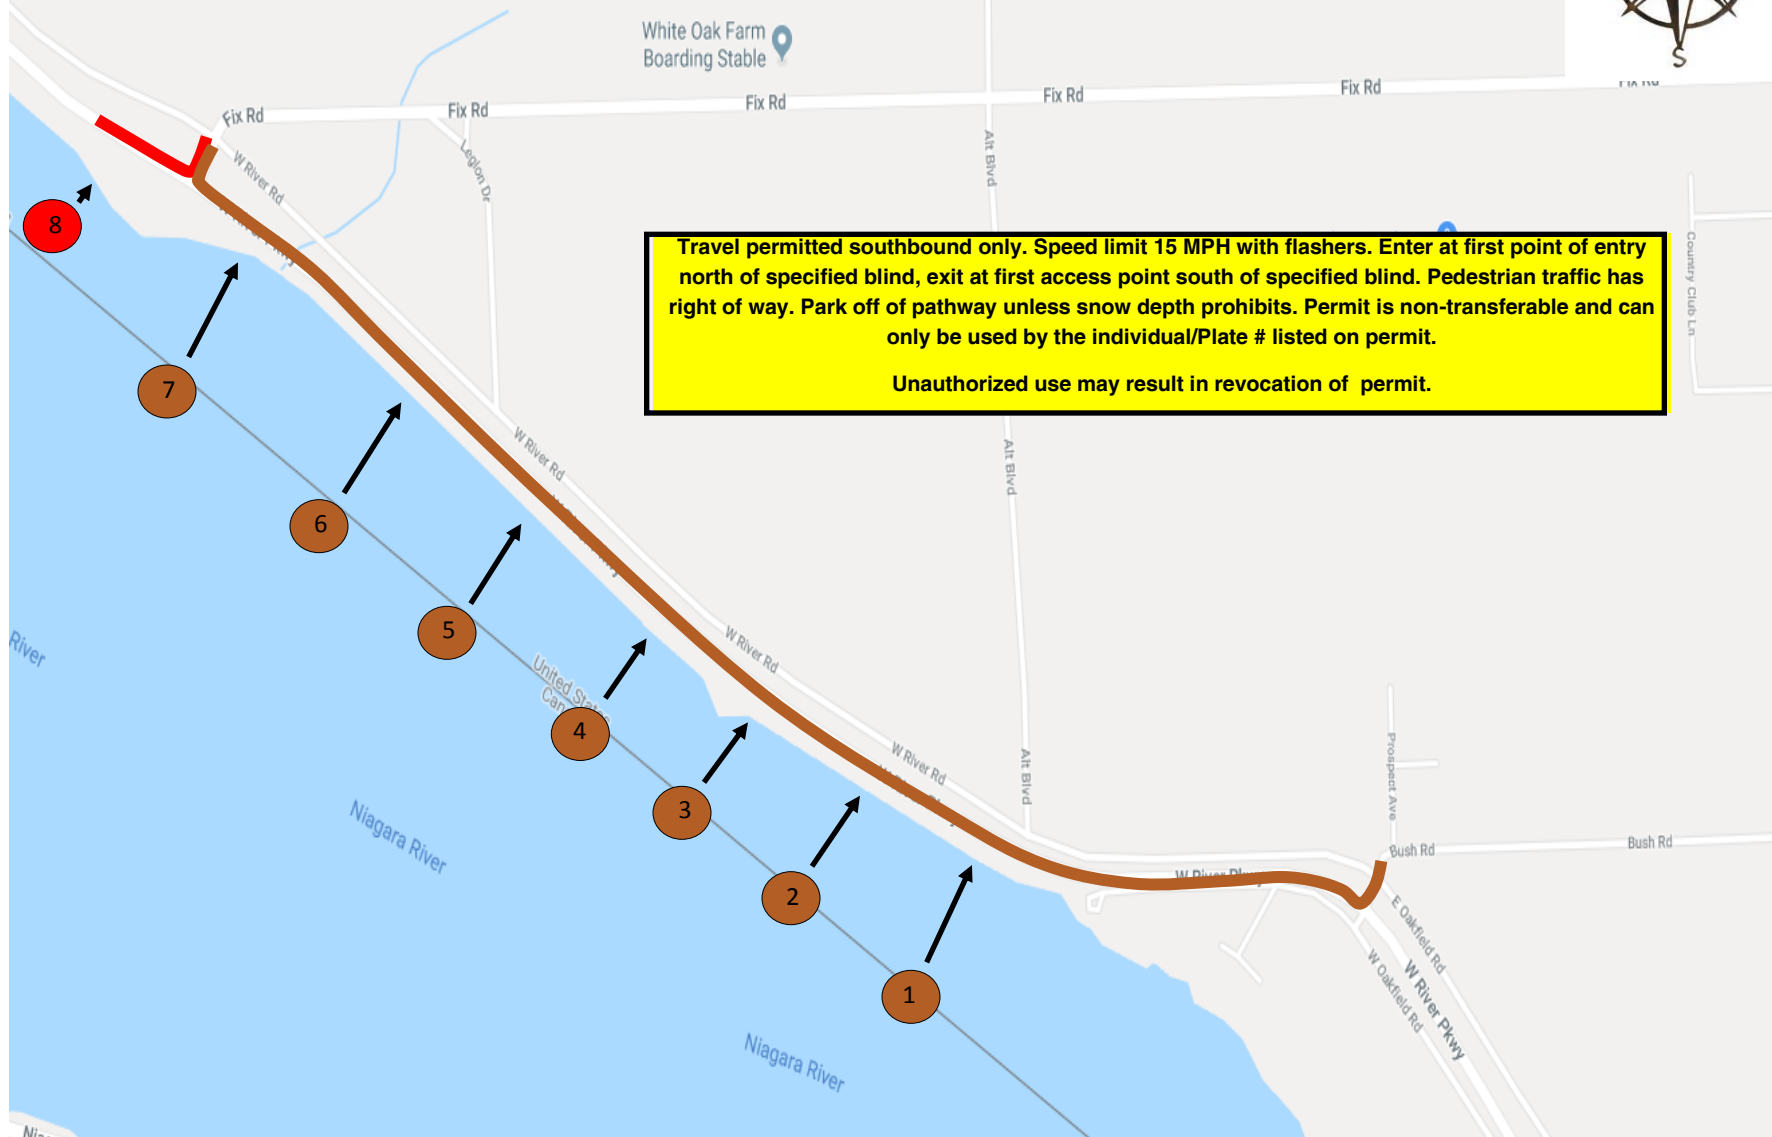

West River Shoreline Trail Waterfowl Blinds

White Oak Farm
Boarding Stable

Travel permitted southbound only. Speed limit 15 MPH with flashers. Enter at first point of entry north of specified blind, exit at first access point south of specified blind. Pedestrian traffic has right of way. Park off of pathway unless snow depth prohibits. Permit is non-transferable and can only be used by the individual/Plate # listed on permit.

Unauthorized use may result in revocation of permit.

BARRICADES MUST BE REMOVED AND REPLACED IMMEDIATELY UPON ENTRY AND EXIT