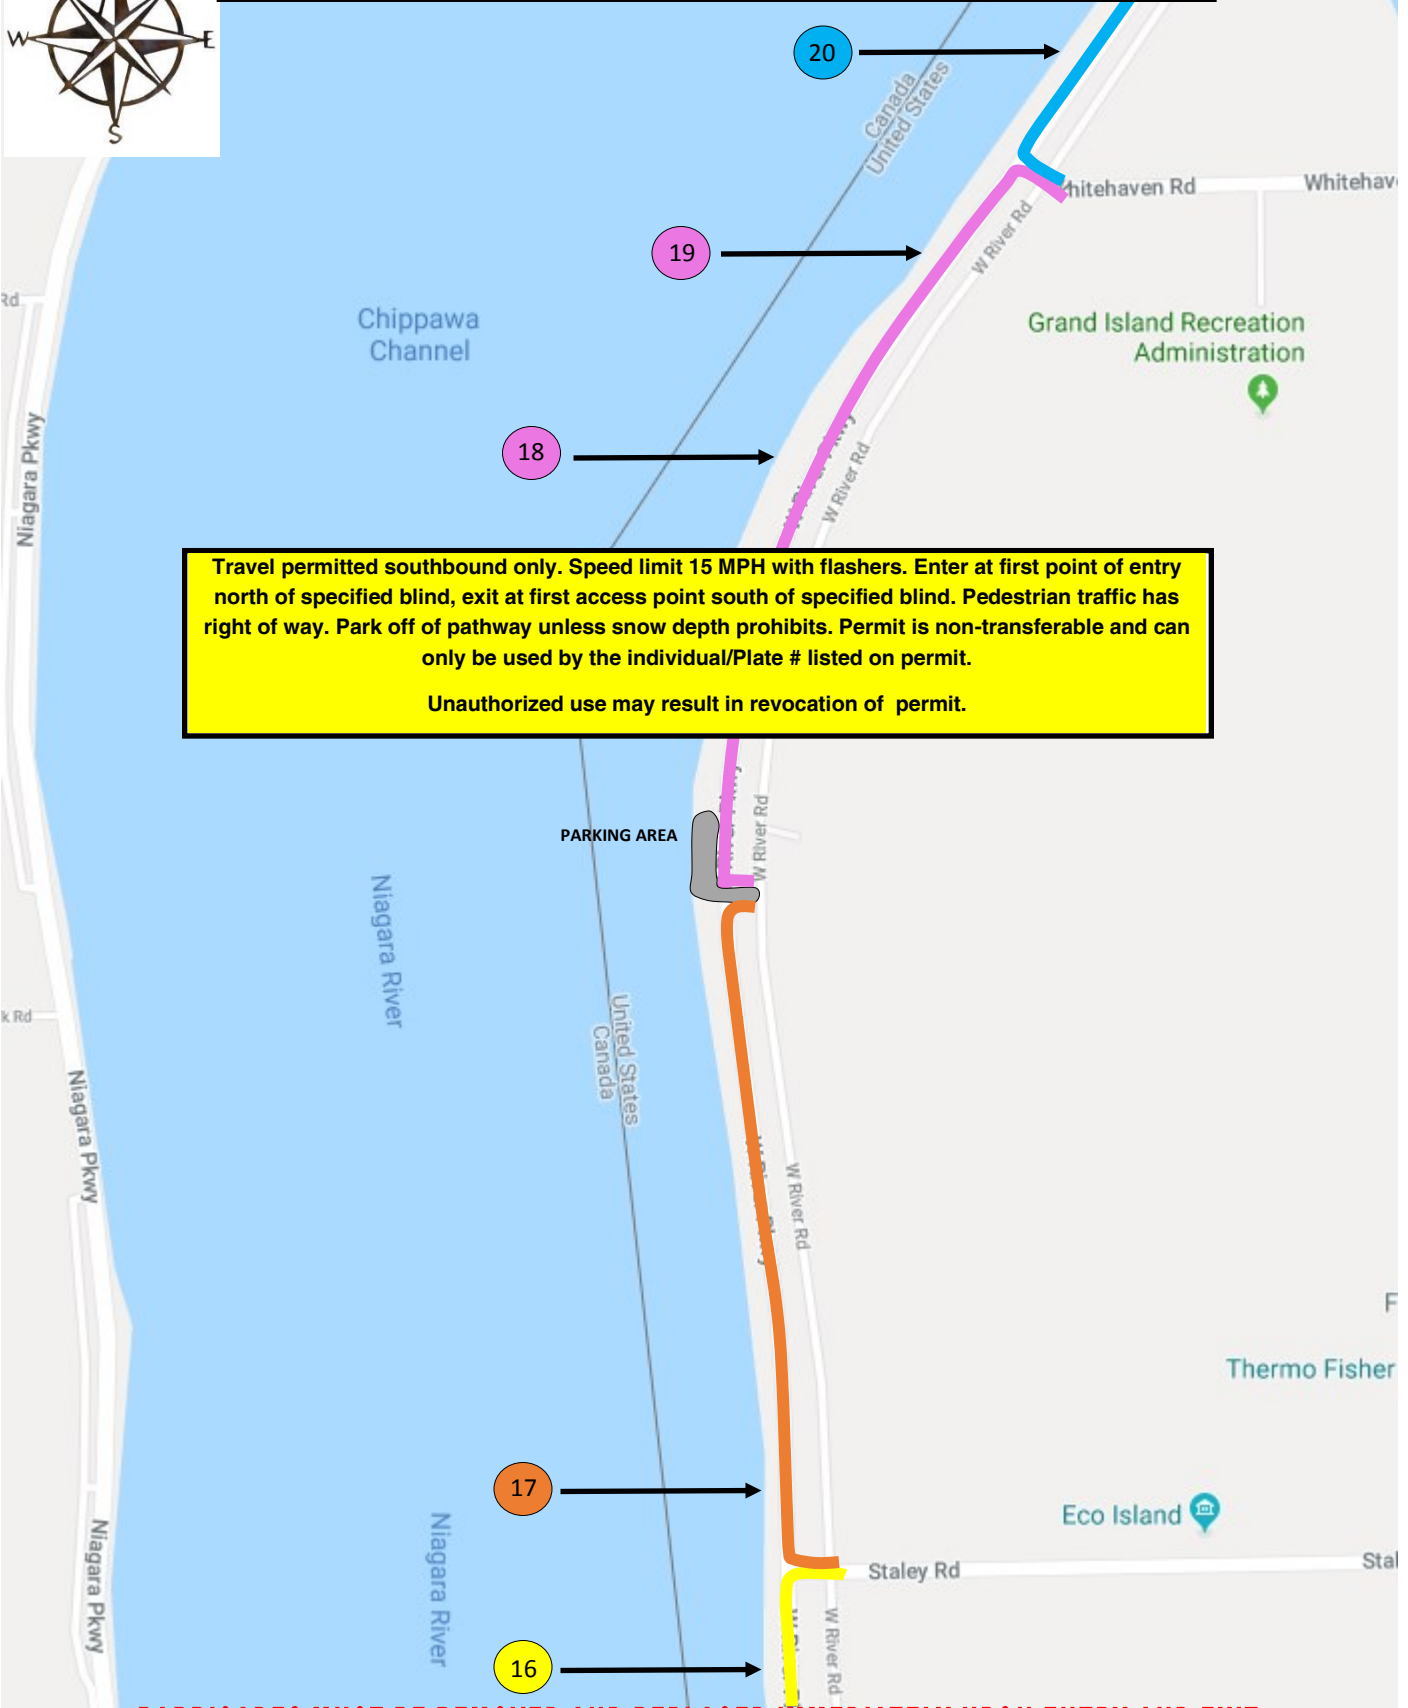

West River Shoreline Trail Waterfowl Blinds

BARRICADES MUST BE REMOVED AND REPLACED IMMEDIATELY UPON ENTRY AND EXIT

West River Shoreline Trail Waterfowl Blinds

Travel permitted southbound only. Speed limit 15 MPH with flashers. Enter at first point of entry north of specified blind, exit at first access point south of specified blind. Pedestrian traffic has right of way. Park off of pathway unless snow depth prohibits. Permit is non-transferable and can only be used by the individual/Plate # listed on permit.

Unauthorized use may result in revocation of permit.

BARRICADES MUST BE REMOVED AND REPLACED IMMEDIATELY UPON ENTRY AND EXIT

West River Shoreline Trail Waterfowl Blinds

Travel permitted southbound only. Speed limit 15 MPH with flashers. Enter at first point of entry north of specified blind, exit at first access point south of specified blind. Pedestrian traffic has right of way. Park off of pathway unless snow depth prohibits. Permit is non-transferable and can only be used by the individual/Plate # listed on permit.