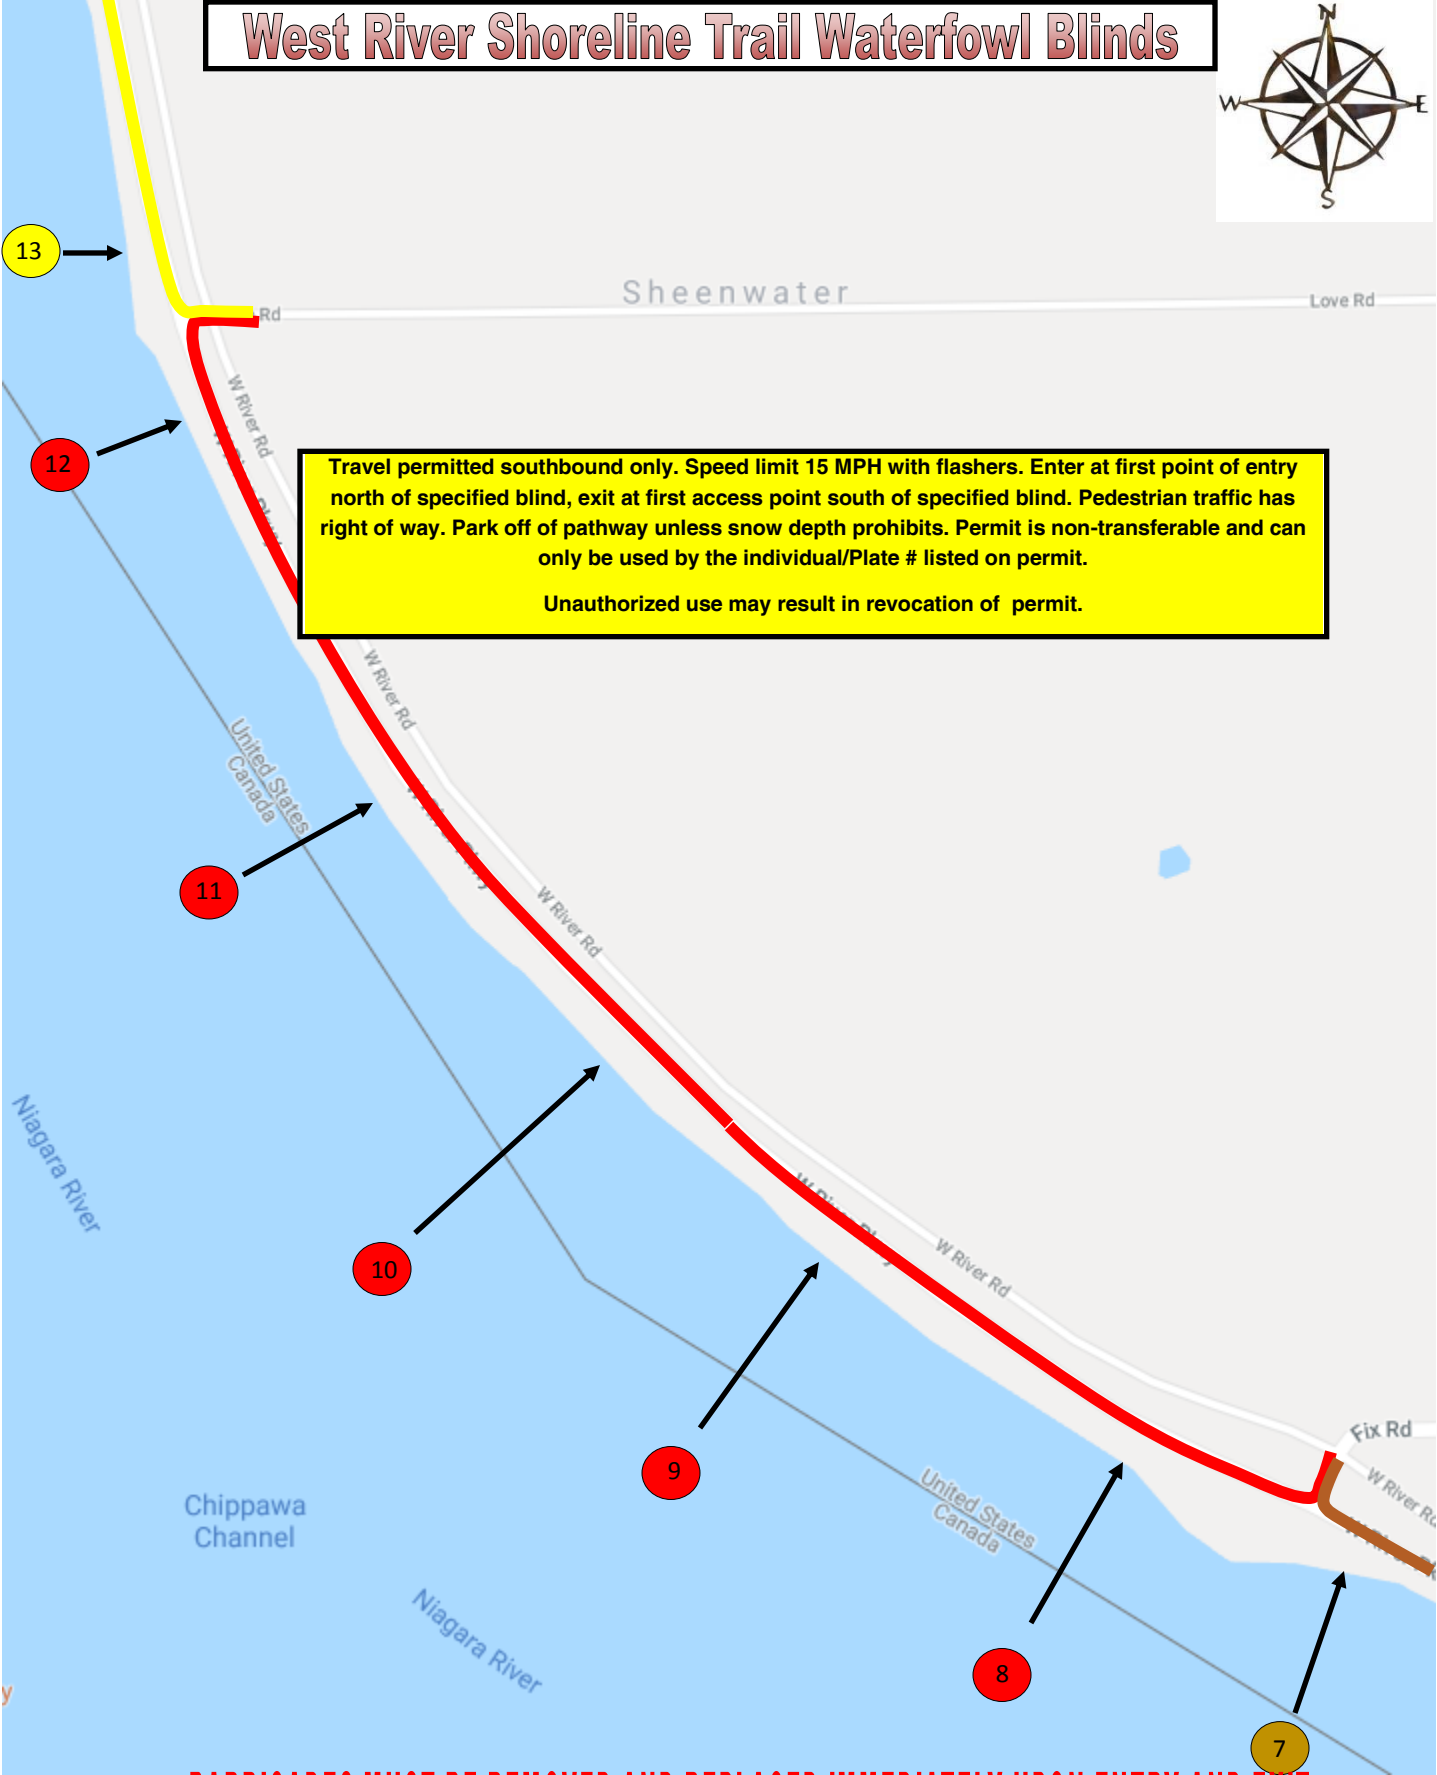

West River Shoreline Trail Waterfowl Blinds

13

12

11

10

9

8

7

Travel permitted southbound only. Speed limit 15 MPH with flashers. Enter at first point of entry north of specified blind, exit at first access point south of specified blind. Pedestrian traffic has right of way. Park off of pathway unless snow depth prohibits. Permit is non-transferable and can only be used by the individual/Plate # listed on permit.

Unauthorized use may result in revocation of permit.

BARRICADES MUST BE REMOVED AND REPLACED IMMEDIATELY UPON ENTRY AND EXIT