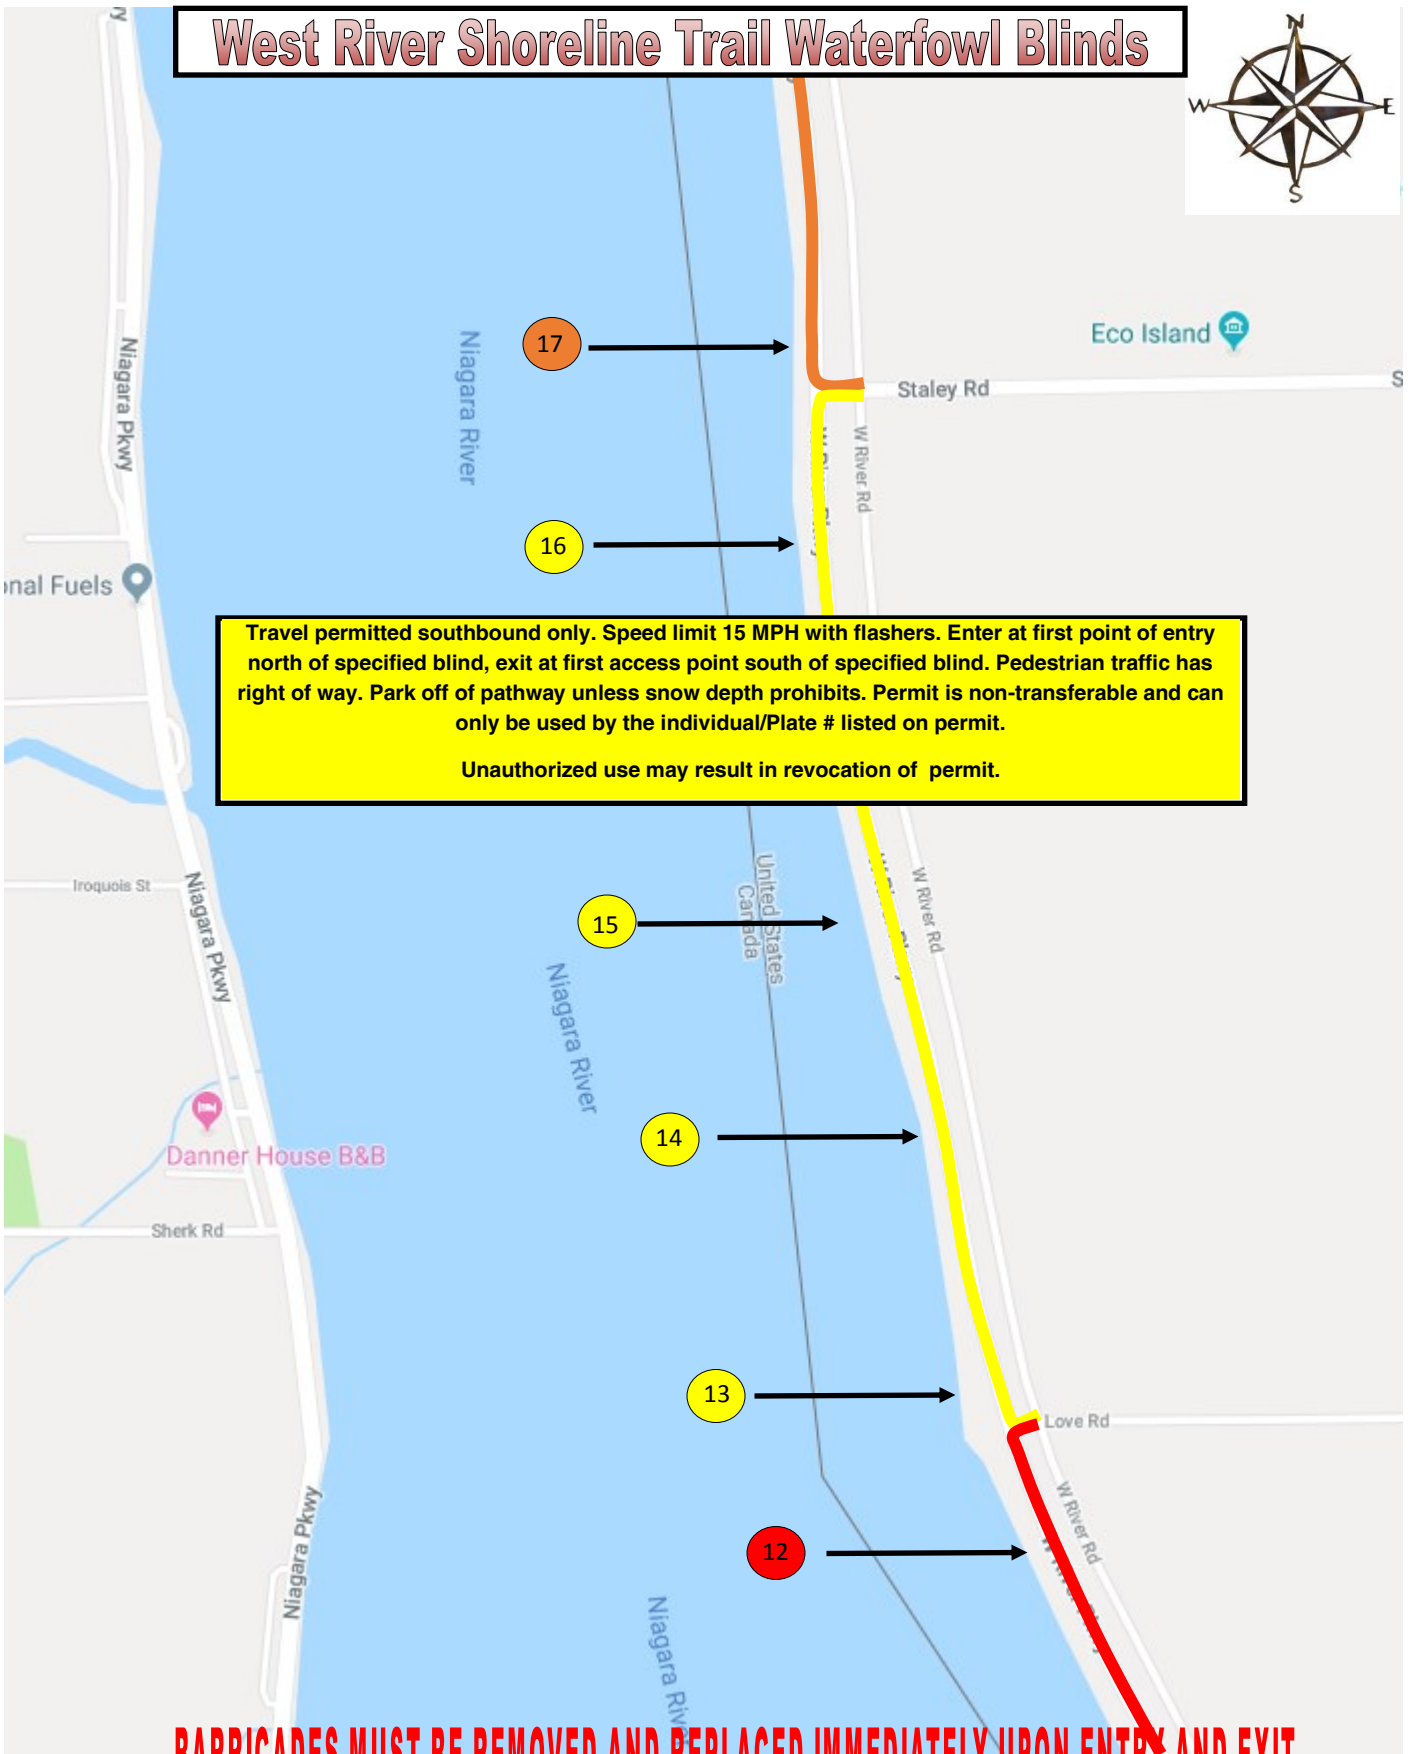

West River Shoreline Trail Waterfowl Blinds

BARRICADES MUST BE REMOVED AND REPLACED IMMEDIATELY UPON ENTRY AND EXIT

West River Shoreline Trail Waterfowl Blinds

Travel permitted southbound only. Speed limit 15 MPH with flashers. Enter at first point of entry north of specified blind, exit at first access point south of specified blind. Pedestrian traffic has right of way. Park off of pathway unless snow depth prohibits. Permit is non-transferable and can only be used by the individual/Plate # listed on permit.

Unauthorized use may result in revocation of permit.

BARRICADES MUST BE REMOVED AND REPLACED IMMEDIATELY UPON ENTRY AND EXIT

West River Shoreline Trail Waterfowl Blinds

Travel permitted southbound only. Speed limit 15 MPH with flashers. Enter at first point of entry north of specified blind, exit at first access point south of specified blind. Pedestrian traffic has right of way. Park off of pathway unless snow depth prohibits. Permit is non-transferable and can only be used by the individual/Plate # listed on permit.