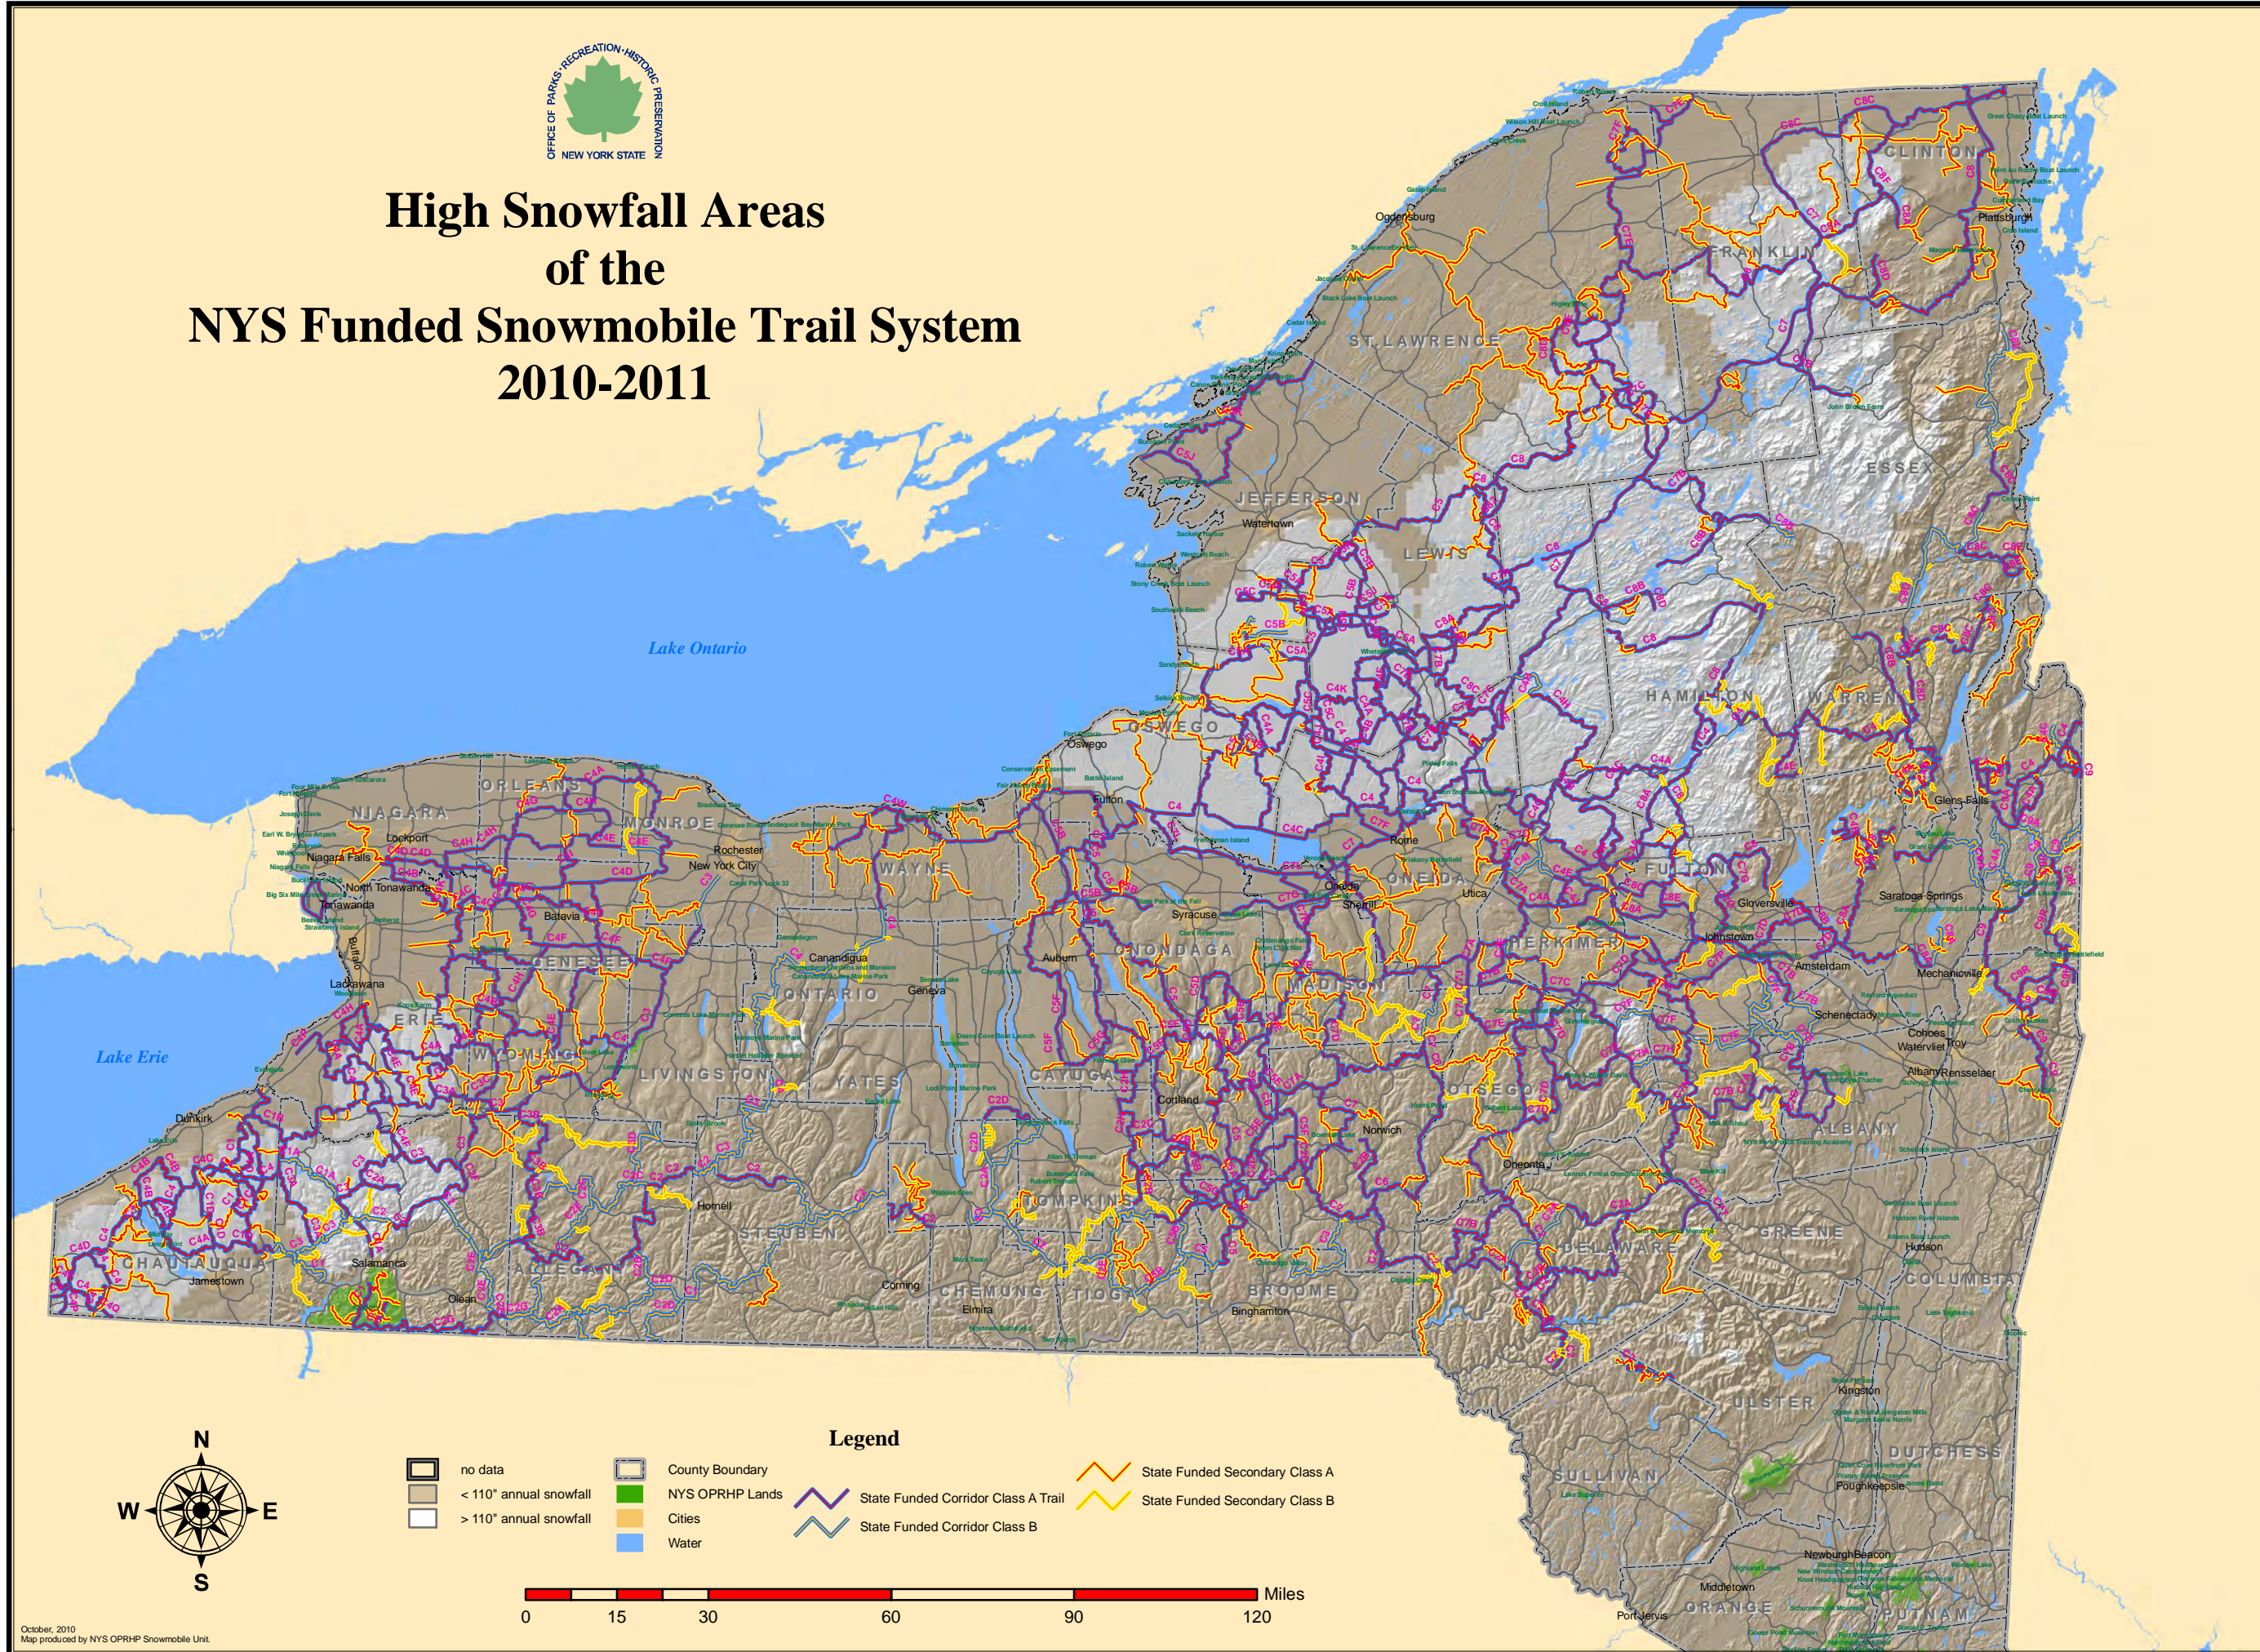

# High Snowfall Areas of the NYS Funded Snowmobile Trail System 2010-2011

- no data
- < 110" annual snowfall
- > 110" annual snowfall

- County Boundary
- NYS OPRHP Lands
- Cities
- Water

### Legend

- State Funded Corridor Class A Trail
- State Funded Corridor Class B
- State Funded Secondary Class A
- State Funded Secondary Class B