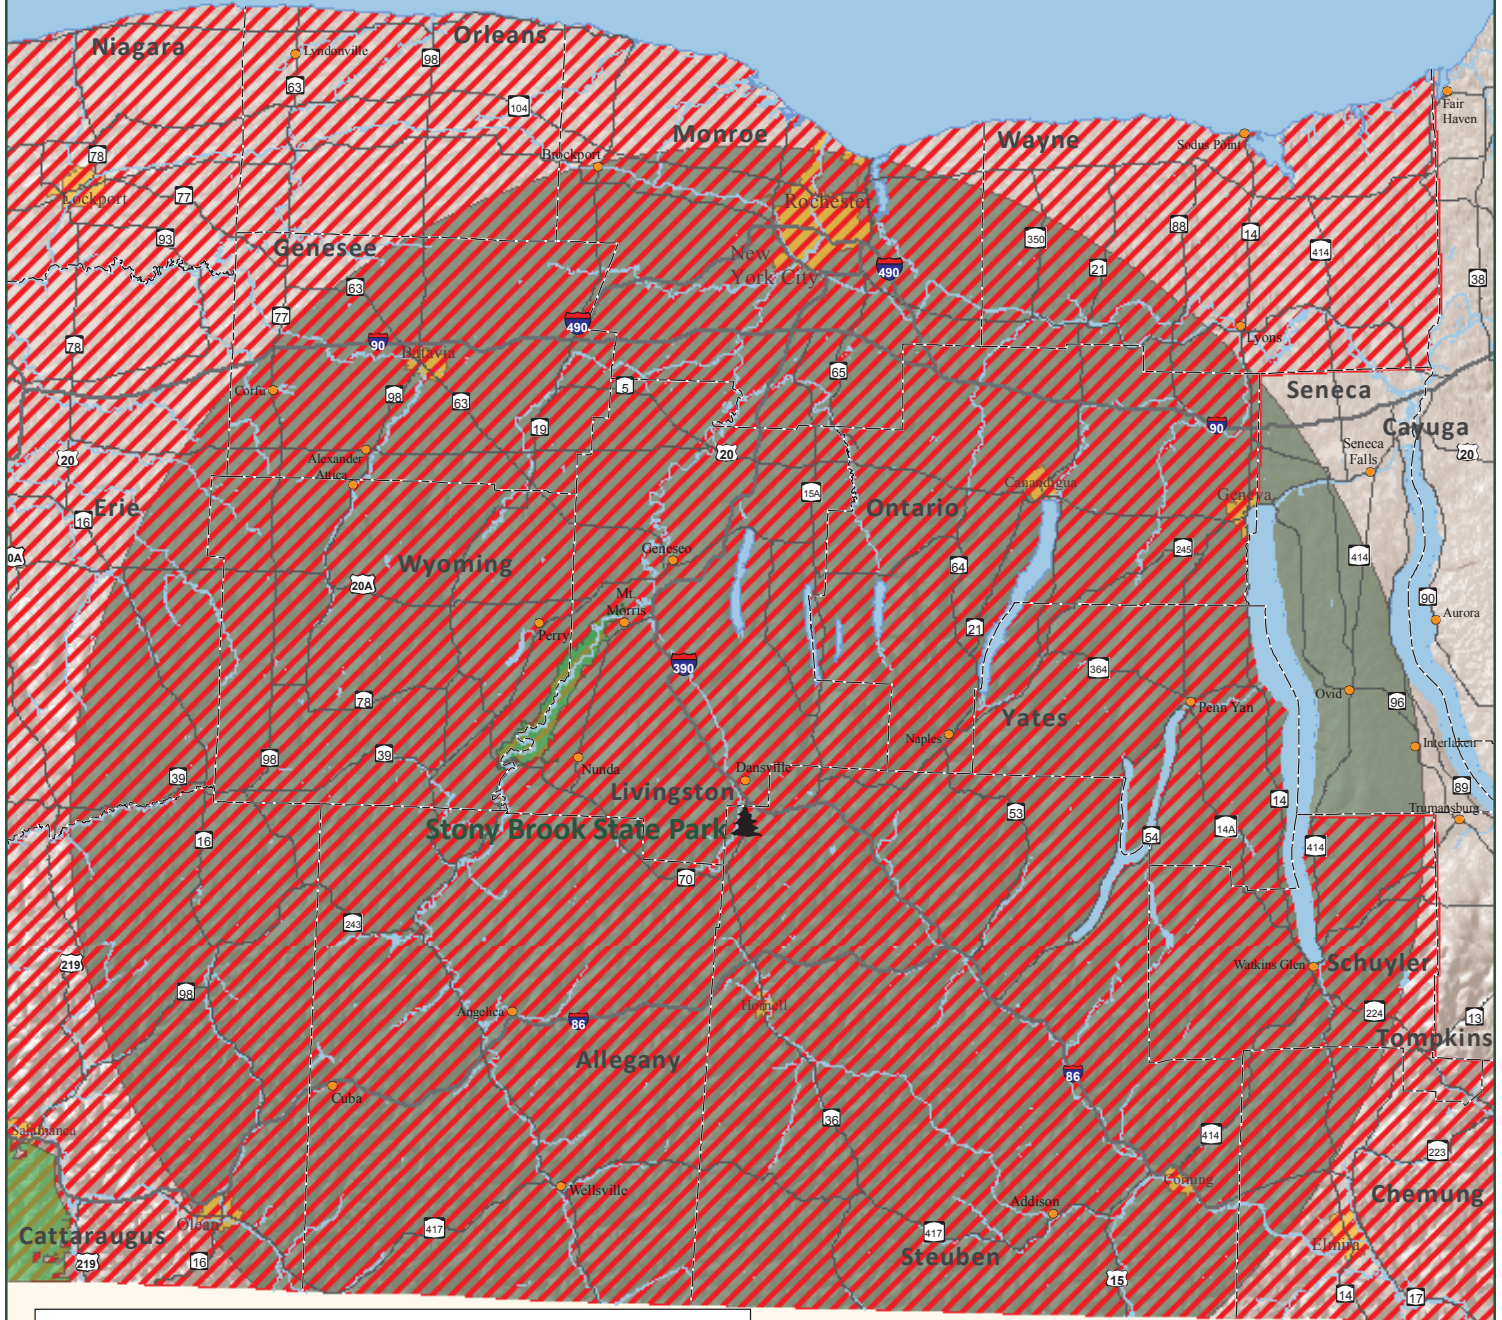

Western New York Counties are under quarantine due to the presence of Emerald Ash Borer beetles. It is **ILLEGAL** for individuals to move untreated firewood or Ash wood out of these counties.

Legend

-  50 Mile Allowable Source Area
-  Emerald Ash Borer Quarantine Zone
-  State Park

LAKE ONTARIO

**Untreated Firewood Source Area
Stony Brook State Park**

Map produced by NYSOPRHP GIS Unit,
December 7, 2011.