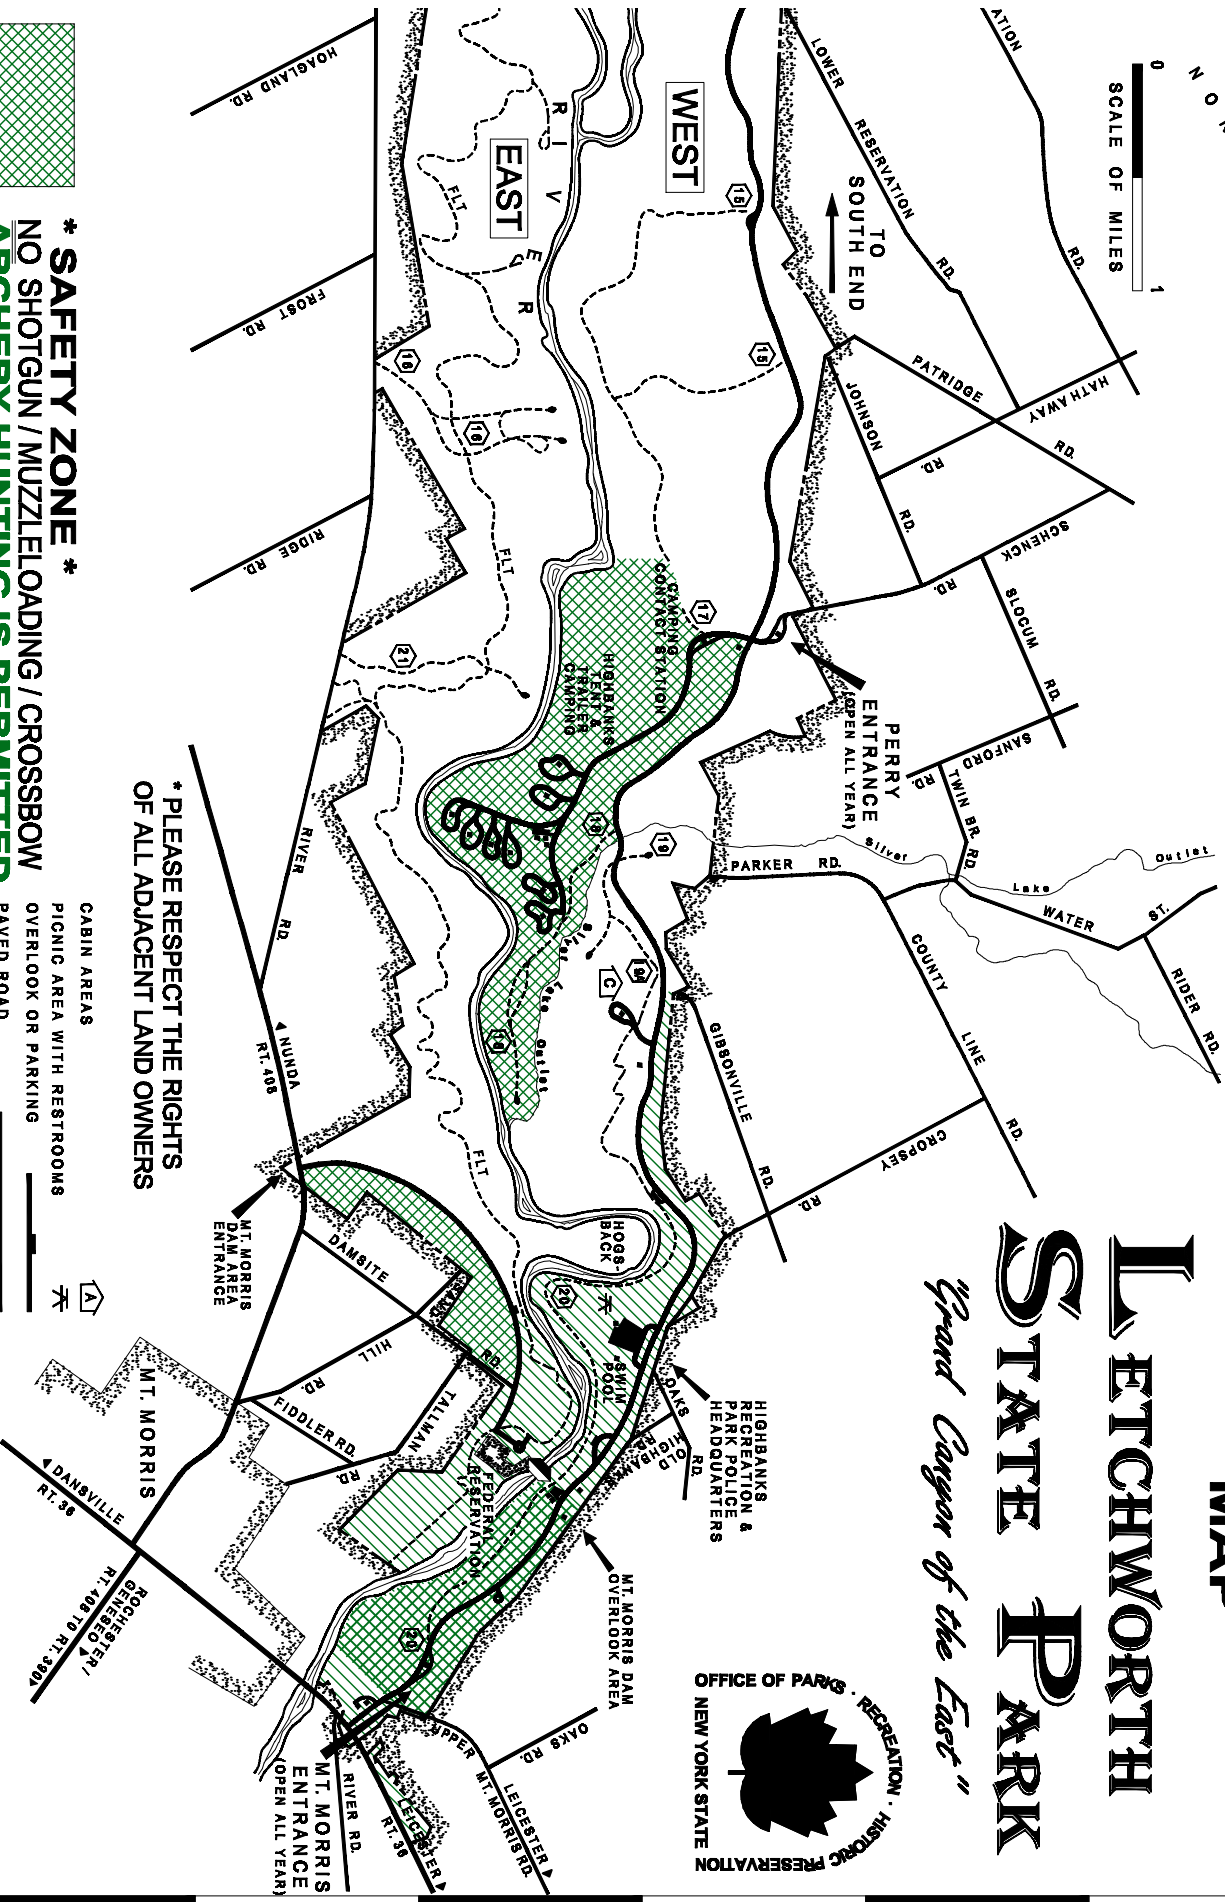

DEER HUNTING MAP

LETCHWORTH STATE PARK

"Grand Canyon of the East"

* PLEASE RESPECT THE RIGHTS
OF ALL ADJACENT LAND OWNERS

*** SAFETY ZONE ***
NO SHOTGUN / MUZZLELOADING / CROSSBOW
ARCHERY HUNTING IS PERMITTED

*** SAFETY ZONE ***
NO SHOTGUN / MUZZLELOADING / CROSSBOW
OR ARCHERY HUNTING PERMITTED

- CABIN AREAS
- PICNIC AREA WITH RESTROOMS
- OVERLOOK OR PARKING
- PAVED ROAD
- PARK BOUNDARY
- GRAVEL ROAD
- TRAIL
- EQUESTRIAN TRAIL