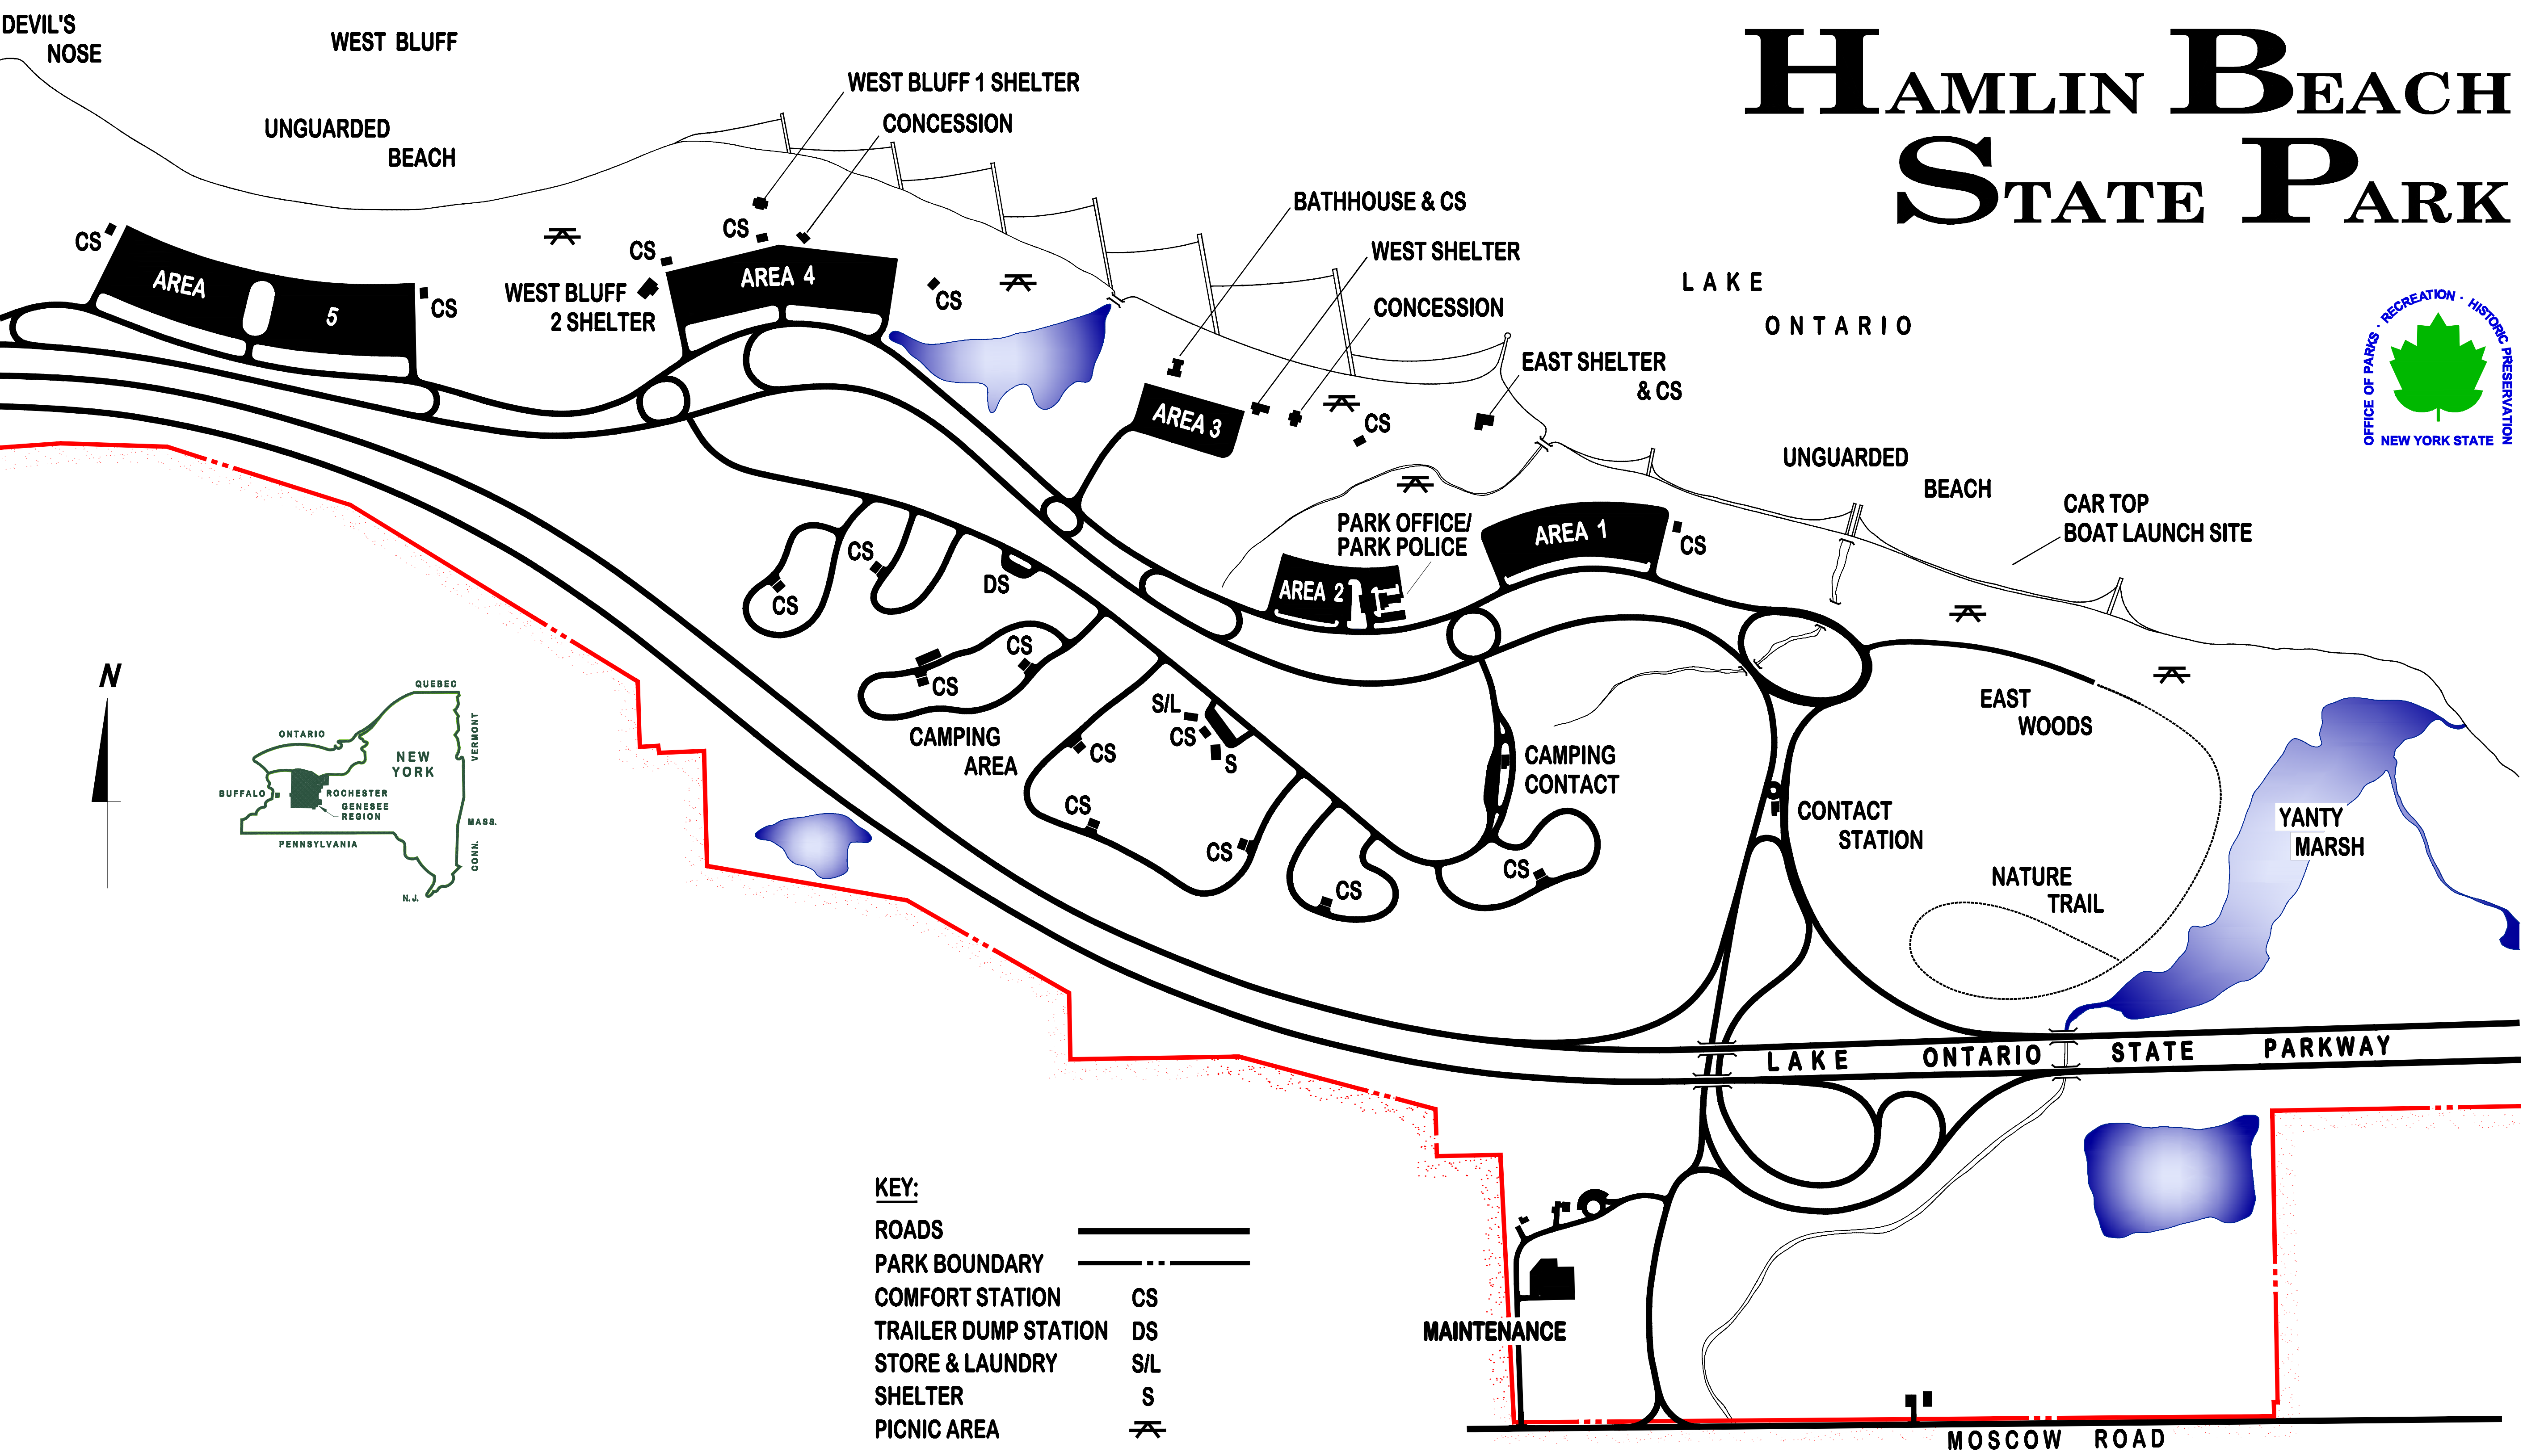

HAMLIN BEACH STATE PARK

KEY:

ROADS	—————
PARK BOUNDARY	- - - - -
COMFORT STATION	CS
TRAILER DUMP STATION	DS
STORE & LAUNDRY	S/L
SHELTER	S
PICNIC AREA	⌘