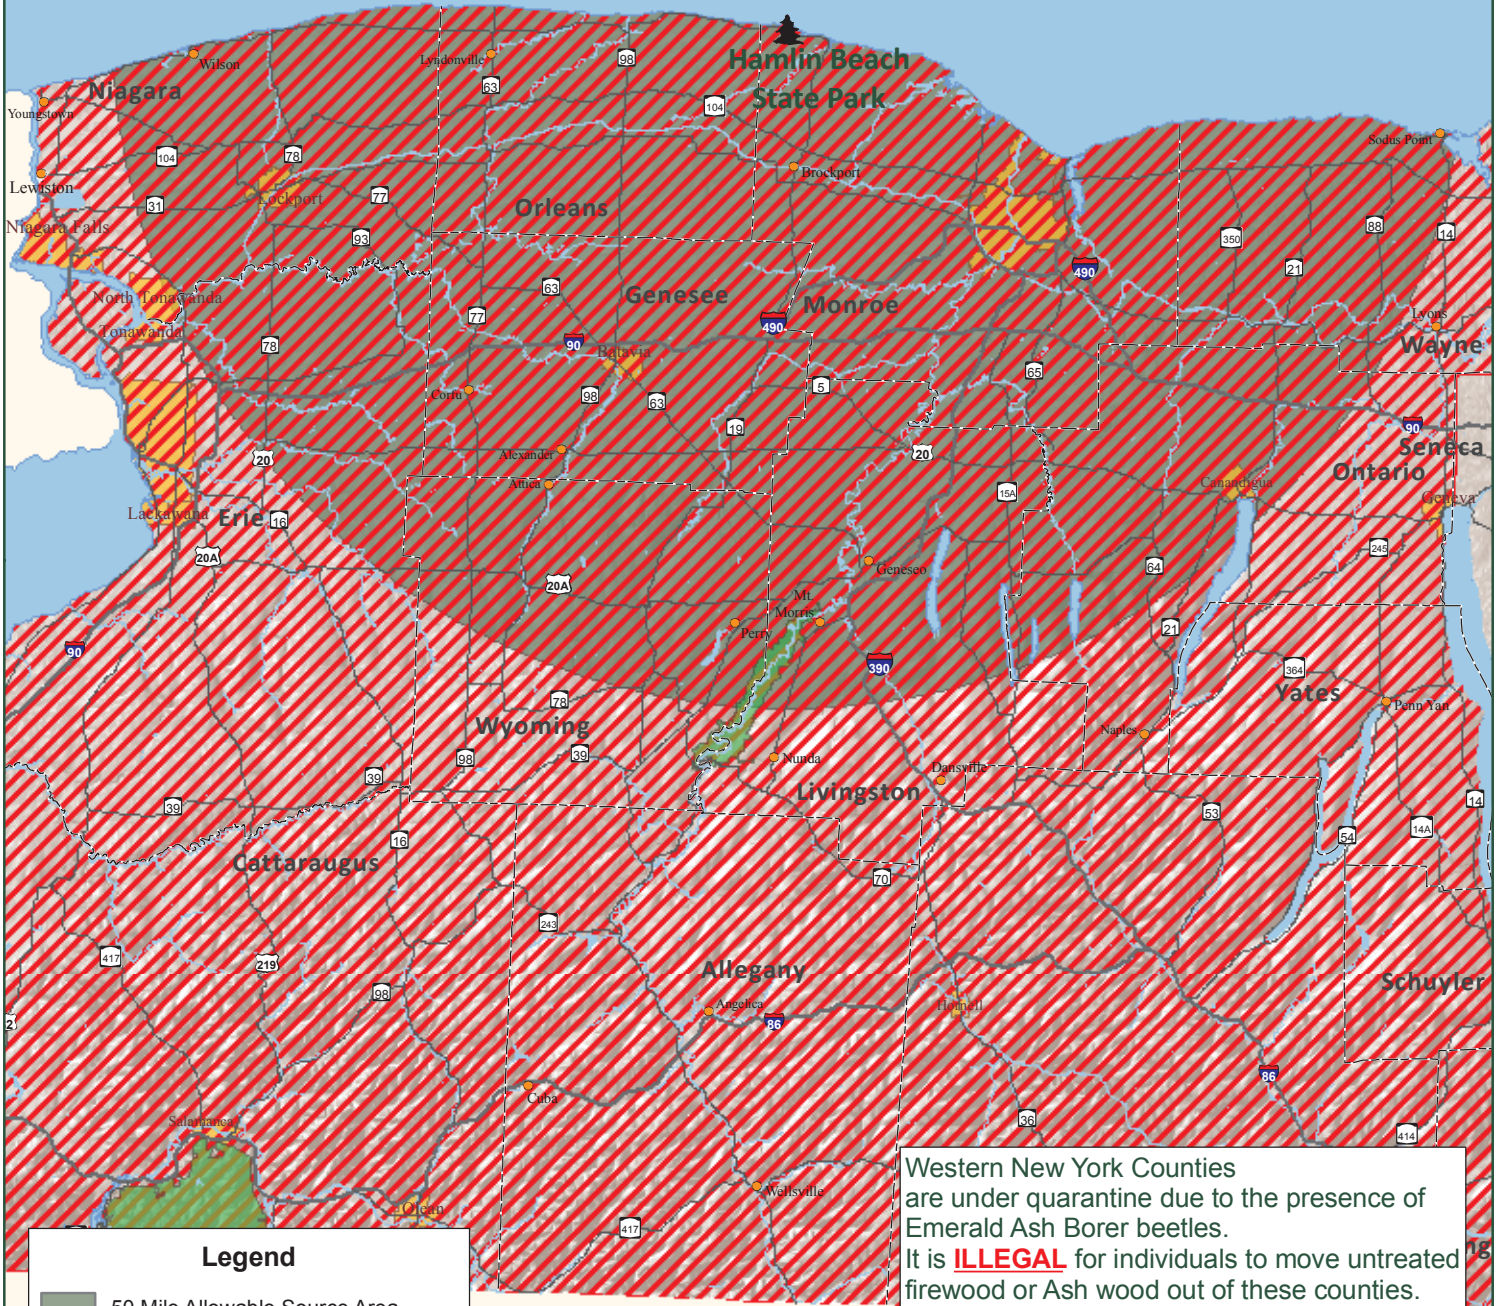

LAKE ONTARIO

Legend

- 50 Mile Allowable Source Area
- Emerald Ash Borer Quarantine Zone
- State Park

Untreated Firewood Source Area Hamlin Beach State Park

Map produced by NYSOPRHP GIS Unit,
December 6, 2011.