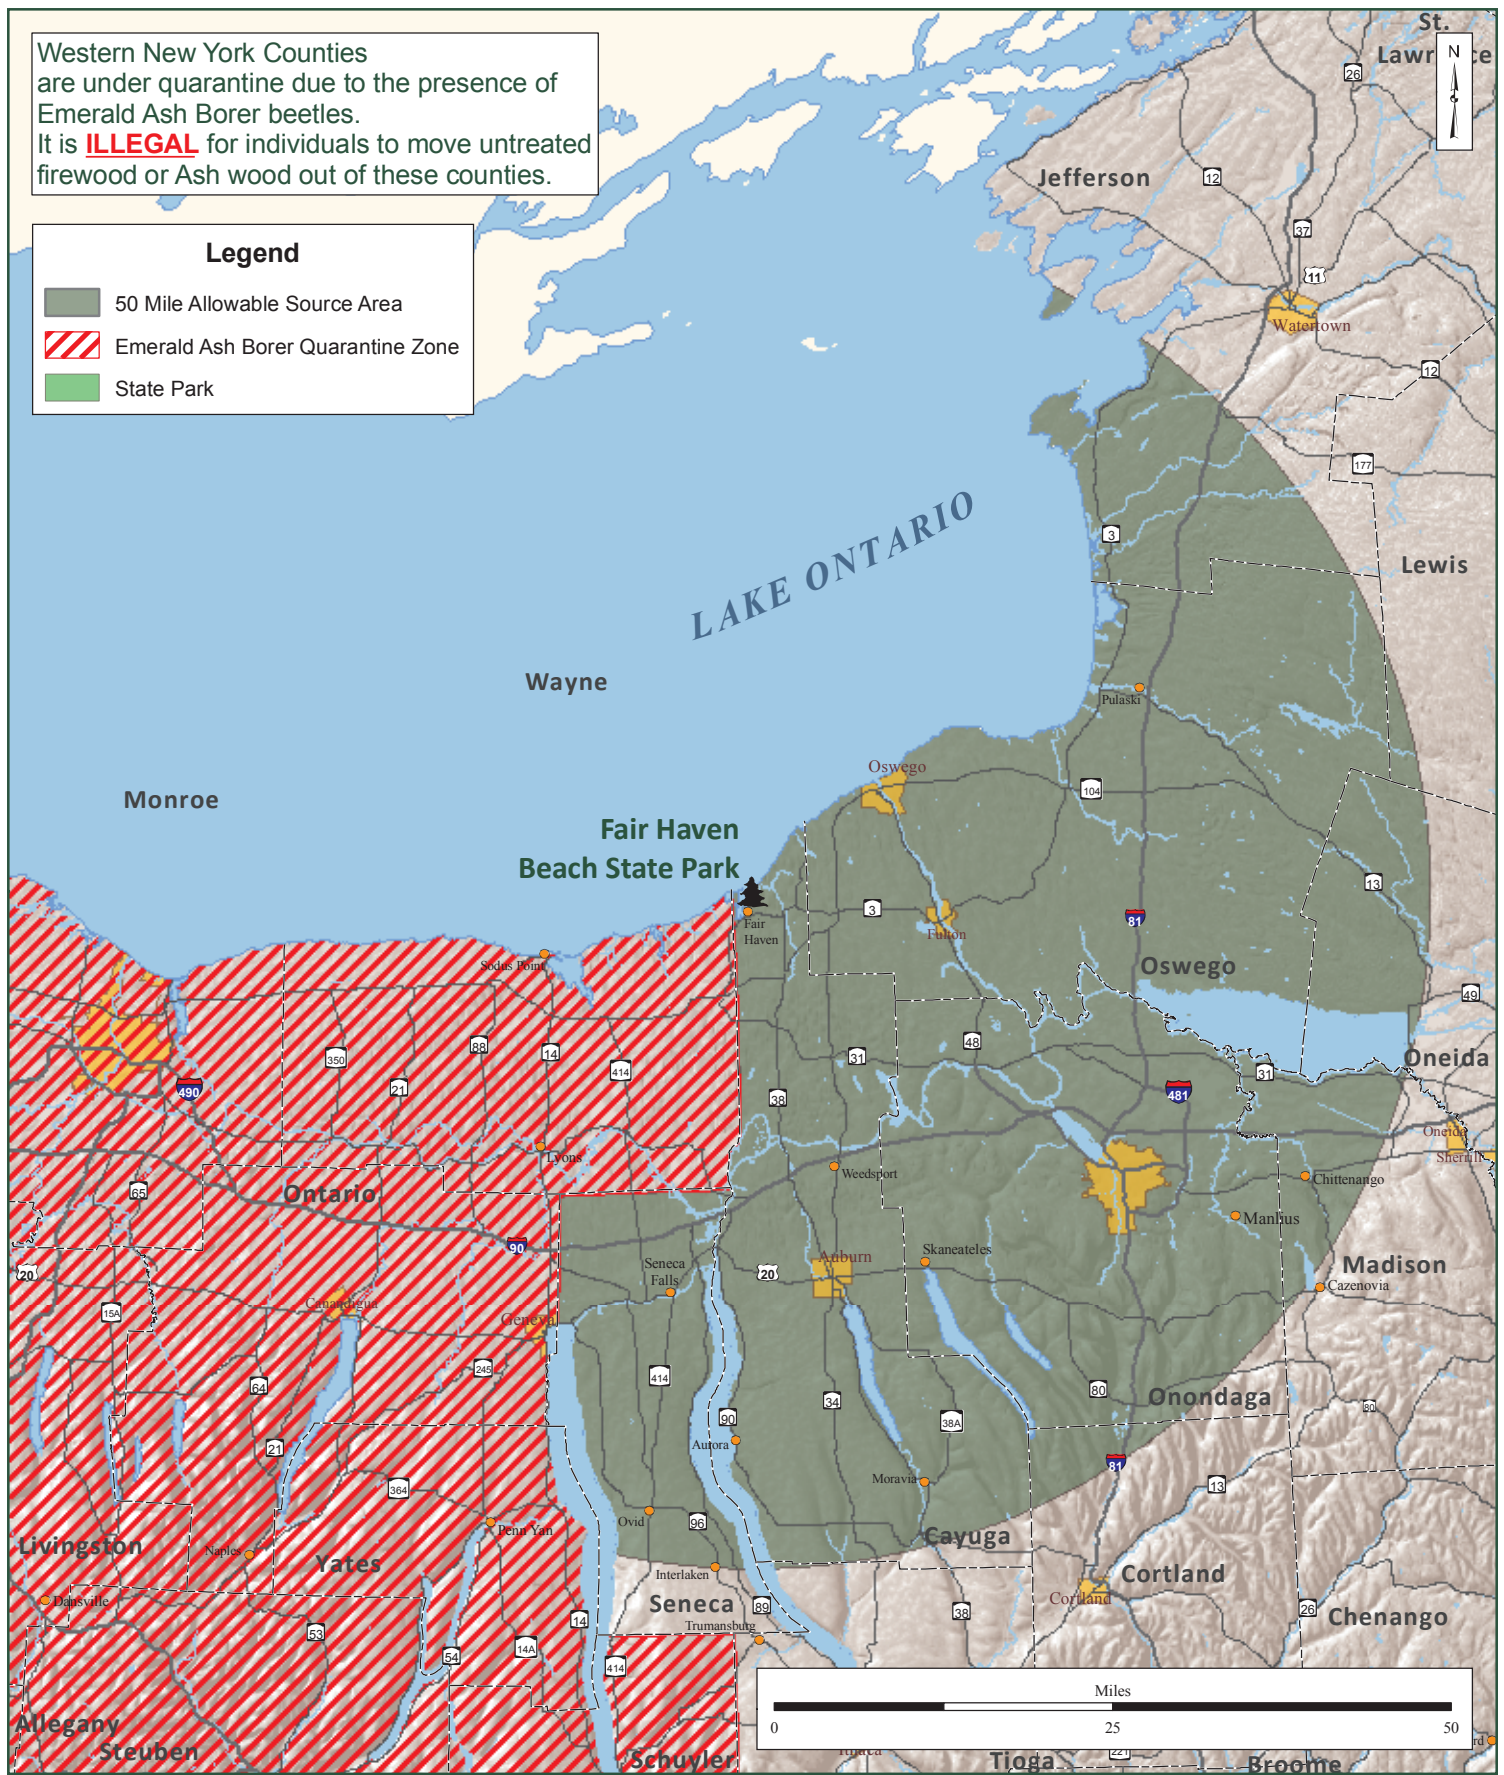

Western New York Counties are under quarantine due to the presence of Emerald Ash Borer beetles. It is **ILLEGAL** for individuals to move untreated firewood or Ash wood out of these counties.

Legend

-  50 Mile Allowable Source Area
-  Emerald Ash Borer Quarantine Zone
-  State Park

**Untreated Firewood Source Area
Fair Haven Beach State Park**

Map produced by NYSOPRHP GIS Unit,
December 6, 2011.