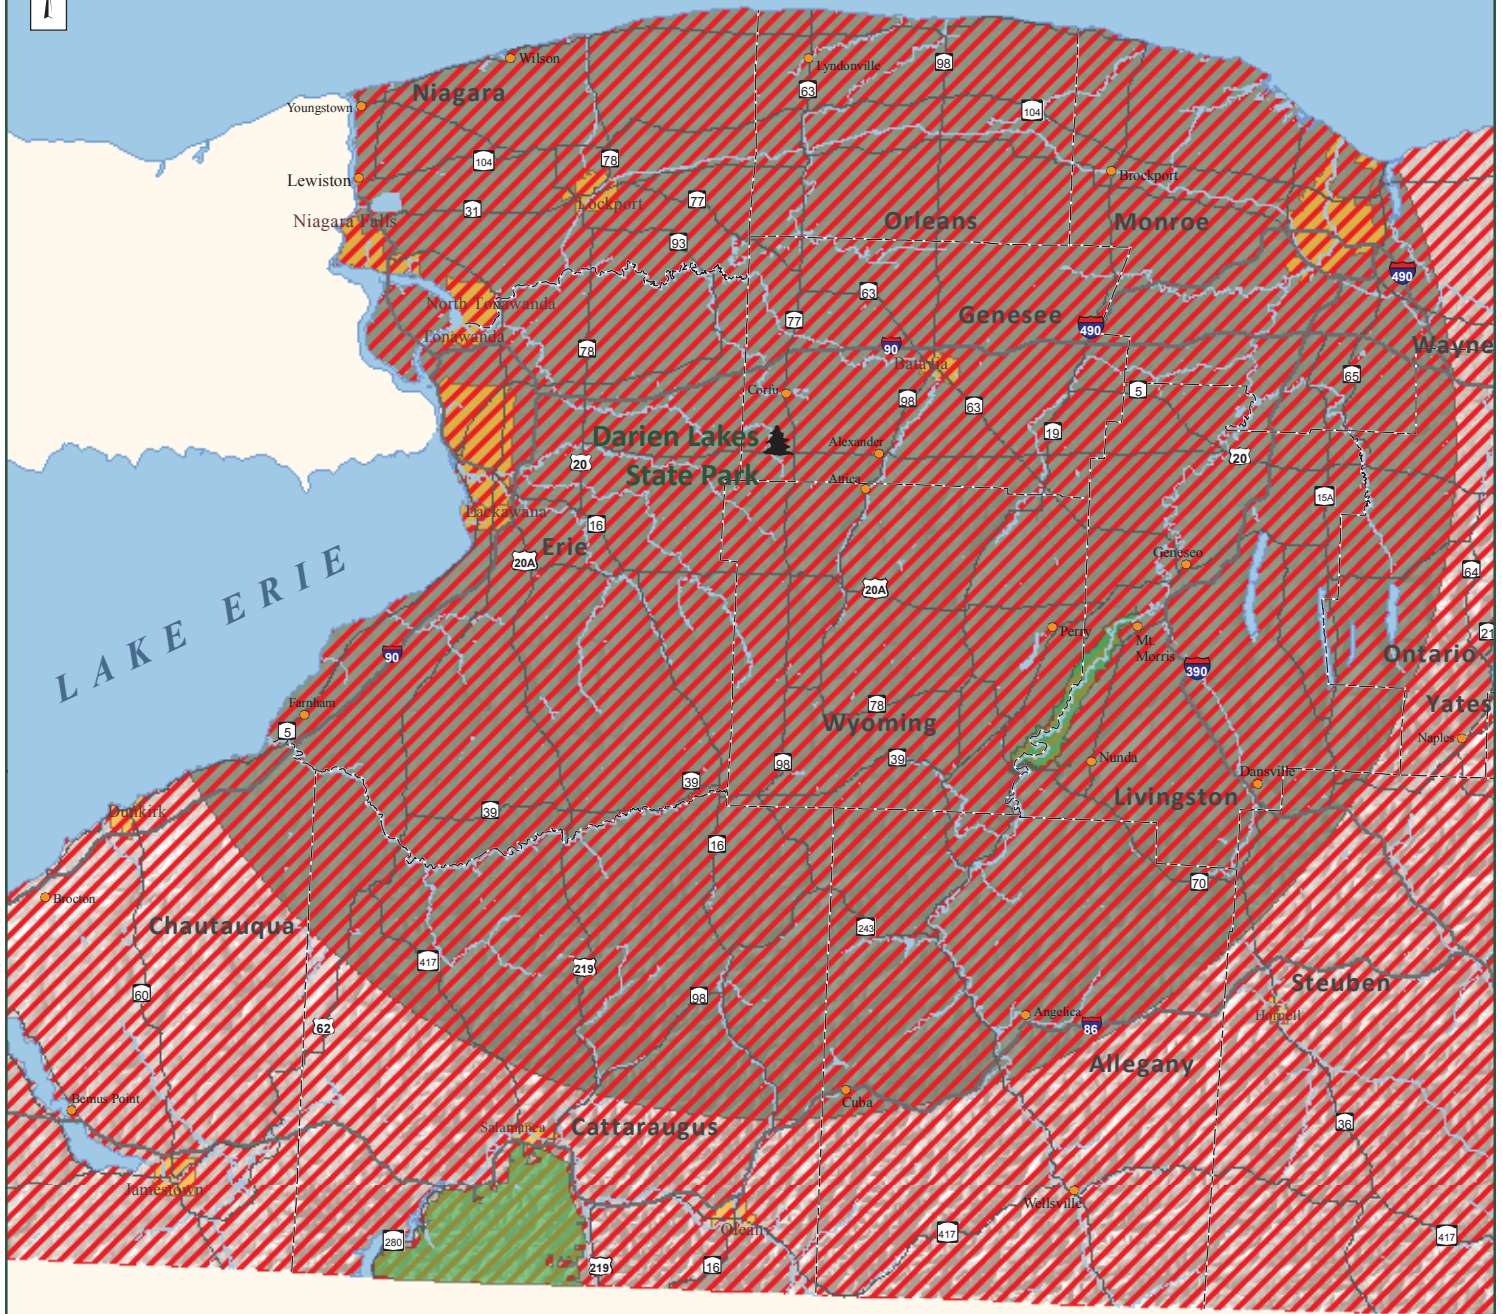

LAKE ONTARIO

Western New York Counties are under quarantine due to the presence of Emerald Ash Borer beetles. It is **ILLEGAL** for individuals to move untreated firewood or Ash wood out of these counties.

Legend

-  50 Mile Allowable Source Area
-  Emerald Ash Borer Quarantine Zone
-  State Park

Untreated Firewood Source Area Darien Lakes State Park

Map produced by NYSOPRHP GIS Unit,
December 5, 2011.